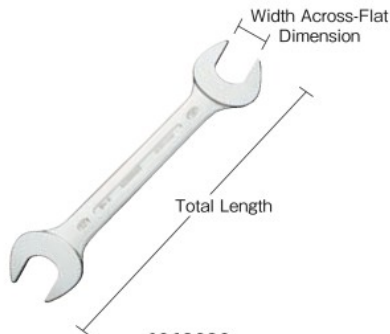

TS-6SB (when opening)

(when in storage)

Set Accessories • Storage Pouch

Order Unit: 1 Set

Order Code	Item No.	Price (per set)	MSRP (per set)	Set Contents (mm)	Set Contents (piece)	SPQ (set)	Weight (g/set)
416-0258	TS-6SA	¥ 3,009	¥ 3,250	8 x 9, 10 x 12, 12 x 14, 14 x 17, 17 x 19, 21 x 23	6	1	799
416-0266	TS-6SB	¥ 2,851	¥ 3,080	5.5 x 7, 8 x 10, 11 x 13, 12 x 14, 17 x 19, 22 x 24	6	1	757
416-0274	TS-6SC	¥ 3,360	¥ 3,630	8 x 9, 10 x 12, 12 x 14, 14 x 17, 19 x 21, 24 x 27	6	1	931
416-0282	TS-6SD	¥ 3,055	¥ 3,300	8 x 9, 10 x 12, 12 x 14, 14 x 17, 19 x 21, 23 x 26	6	1	879
416-0291	TS-7S	¥ 3,157	¥ 3,410	5.5 x 7, 8 x 10, 10 x 12, 11 x 13, 12 x 14, 14 x 17, 17 x 19	7	1	670

Contact us: 0120-509-849 <http://www.orange-book.com/>

Stock 1,637 Items

Double-end Wrench

6063830

Features • The surface is satin finish, easy to fit in and hard to slip specifications.

• The handle shaft is a slim type.