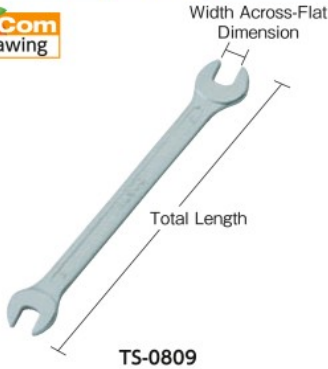

Prices displayed include 8% tax.

Stock 38,650 Items

Double-end Wrench

Features • The finish side is beautiful, the touch is good and there is a heavy feeling.

• Surface treatment is trivalent chromium plating.

Materials • Chrome Vanadium Steel (Cr-V) Origin • Taiwan

Order Unit: 1 Piece

TRUSCO NAKAYAMA CORPORATION

Order Code	Item No.	Price (per piece)	MSRP (per piece)	Width Across-Flat Dimension (mm)	Total Length (mm)	SPQ (piece)	Weight (g)
416-0037	TS-5507	¥ 370	¥ 400	5.5 x 7	122	10	20
416-0045	TS-0607	¥ 370	¥ 400	6.0 x 7	122	10	20
416-0053	TS-0608	¥ 370	¥ 400	6.0 x 8	122	10	20
416-0061	TS-0708	¥ 370	¥ 400	7.0 x 8	122	10	20
416-0070	TS-0809	¥ 370	¥ 400	8.0 x 9	140	10	32
416-0088	TS-0810	¥ 389	¥ 420	8.0 x 10	140	10	32
416-0096	TS-1012	¥ 435	¥ 470	10.0 x 12	156	10	47
416-0100	TS-1013	¥ 435	¥ 470	10.0 x 13	172	10	62
416-0118	TS-1113	¥ 435	¥ 470	11.0 x 13	172	10	61
416-0126	TS-1214	¥ 435	¥ 470	12.0 x 14	180	10	72
416-0134	TS-1317	¥ 490	¥ 530	13.0 x 17	188	10	88
416-0142	TS-1417	¥ 490	¥ 530	14.0 x 17	188	10	90
416-0151	TS-1719	¥ 611	¥ 660	17.0 x 19	220	10	158
416-0169	TS-1921	¥ 694	¥ 750	19.0 x 21	234	10	192
416-0177	TS-1922	¥ 694	¥ 750	19.0 x 22	234	10	192
416-0185	TS-1924	¥ 694	¥ 750	19.0 x 24	234	10	200
416-0193	TS-2123	¥ 787	¥ 850	21.0 x 23	247	10	220
416-0207	TS-2224	¥ 787	¥ 850	22.0 x 24	247	10	234
416-0215	TS-2427	¥ 907	¥ 980	24.0 x 27	266	5	318
416-0223	TS-2430	¥ 1,138	¥ 1,230	24.0 x 30	285	5	377
416-0231	TS-2730	¥ 1,398	¥ 1,510	27.0 x 30	302	5	456
416-0240	TS-3032	¥ 1,398	¥ 1,510	30.0 x 32	302	5	481

Set Accessories • Storage Pouch

Order Unit: 1 Set

Order Code	Item No.	Price (per set)	MSRP (per set)	Set Contents (mm)	Set Contents (piece)	SPQ (set)	Weight (g/set)
416-0258	TS-6SA	¥ 3,009	¥ 3,250	8 x 9, 10 x 12, 12 x 14, 14 x 17, 17 x 19, 21 x 23	6	1	799
416-0266	TS-6SB	¥ 2,851	¥ 3,080	5.5 x 7, 8 x 10, 11 x 13, 12 x 14, 17 x 19, 22 x 24	6	1	757
416-0274	TS-6SC	¥ 3,360	¥ 3,630	8 x 9, 10 x 12, 12 x 14, 14 x 17, 19 x 21, 24 x 27	6	1	931
416-0282	TS-6SD	¥ 3,055	¥ 3,300	8 x 9, 10 x 12, 12 x 14, 14 x 17, 19 x 21, 23 x 26	6	1	879
416-0291	TS-7S	¥ 3,157	¥ 3,410	5.5 x 7, 8 x 10, 10 x 12, 11 x 13, 12 x 14, 14 x 17, 17 x 19	7	1	670

Contact us: 0120-509-849 <http://www.orange-book.com/>

Stock 1,637 Items