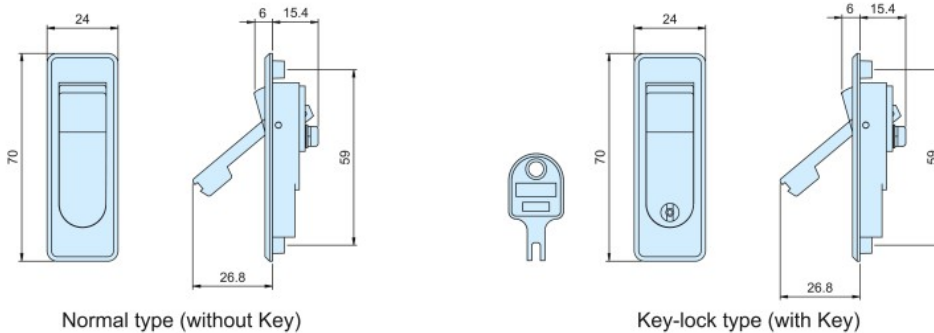

PH-88 drawings

■ DXF/DWG/PDF drawings available on our website.

Product no.	Key	Material	Color / Finish
PH-88A-2S	Without	Diecast zinc	Silver / Painted
PH-88 -2S	With	Diecast zinc	Silver / Painted