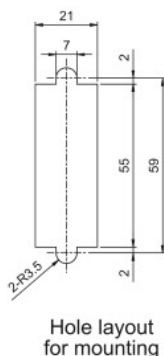

PH-88 drawings

■ DXF/DWG/PDF drawings available on our website.

Product no.	Key	Material	Color / Finish
PH-88A-2S	Without	Diecast zinc	Silver / Painted
PH-88 -2S	With	Diecast zinc	Silver / Painted