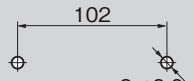

パネル穴明け寸法
Panel drilling dimensions

商品番号 Product No.	RoHS	CAD	製品質量(g) Mass	コード Code	単価 Price	量販価格 Bulk Price
					数量 Quantity	単価 Price
AP-267	●	2D	23	04287	¥200	40個～ ¥190

● : RoHS指令対応品 ※大量のご注文は更にお安くなります。
▲ : RoHS指令に対応可能です。

ライン取手

SILVER LINED PULLS

AP-41-H
プラスチック製

特徴 Feature

PAT.PEND.

- シルバーラインが入ったニューデザイン取手
- 耐塩性を必要とする扉に最適
- New design with silver line.
- Suitable for doors that require saltwater-resistance.

仕様 ● 材質：ABS樹脂(ブラック)

用途 ● 冷凍冷蔵庫のショーケース・配分電盤・通信機器の扉

納期 ● 標準在庫品

備考 ● 本製品は非結晶性樹脂材を使用していて緩み防止剤に対して適合しないため、ご使用は避けて下さい。(一部緩み防止剤の注意事項にも記載されております。)

- 裏側からねじ止めして下さい。
- 他の色も製作致します。お問合せ下さい。
- 常温でご使用下さい。

Specifications ● Material: ABS resin (Black)

Specific use ● Doors for refrigerator, distribution board and communication equipment

Remarks ● This product uses noncrystalline resin. It is not suitable for thread-locking fluid so use should be avoided. (Also noted in the precautions of some types of thread-locking fluid.)

- Installed with screws on the back of the panel.
- Use the product in normal temperatures.