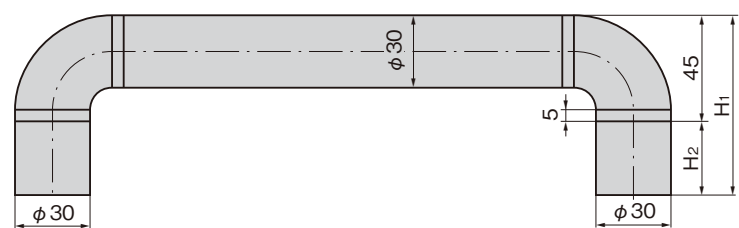

**Specific-use** ●Communication appliances, various kinds of cabinets.  
**Remarks** ●Prepare other types of screws for other panel thickness than the applicable panel thickness.  
●M4 flat countersunk head screws for front attachment are not attached.  
●For front attachment of the handle, rotate its fitting roots by 45° to insert the screws through the openings between the screw holes for rear attachment.

AP-194-1-Orange  
オレンジ

AP-194-3-Yellow  
イエロー

AP-194-T

AP-194-J

商品番号 Product No.	製品質量(g) Mass	コード Code	単価 Price	量販価格 Bulk Price 数量 Quantity 単価 Price
AP-194-J	33	01149	¥230	30個~ ¥221
AP-194-T	55	01148	¥290	30個~ ¥278

商品番号 Product No.	適用板厚(裏付け) Applicable panel thickness (Rear installation)	製品質量(g) Mass	コード Code	単価 Price	量販価格 Bulk Price 数量 Quantity 単価 Price
AP-194-1-Orange オレンジ	5~20	190	01073	¥900	12個~ ¥864
AP-194-1-Yellow イエロー	5~20	190	01074	¥900	12個~ ¥864
AP-194-2-Orange オレンジ	10~20	160	01075	¥850	12個~ ¥816
AP-194-2-Yellow イエロー	10~20	160	01076	¥850	12個~ ¥816
AP-194-3-Orange オレンジ	20	115	01077	¥800	20個~ ¥768
AP-194-3-Yellow イエロー	20	115	01078	¥800	20個~ ¥768