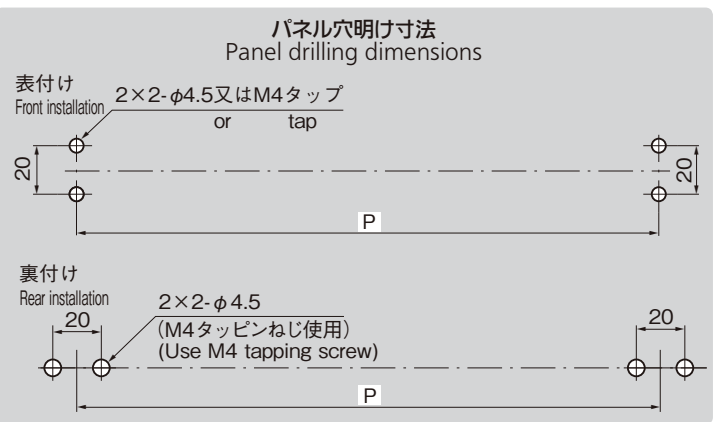

商品番号 Product No.	製品質量(g) Mass	コード Code	単価 Price	量販価格 Bulk Price 数量 Quantity 単価 Price
AP-194-J	33	01149	¥230	30個~ ¥221
AP-194-T	55	01148	¥290	30個~ ¥278

商品番号 Product No.	適用板厚(裏付け) Applicable panel thickness (Rear installation)	製品質量(g) Mass	コード Code	単価 Price	量販価格 Bulk Price 数量 Quantity 単価 Price
AP-194-1-Orange オレンジ	5~20	190	01073	¥900	12個~ ¥864
AP-194-1-Yellow イエロー	5~20	190	01074	¥900	12個~ ¥864
AP-194-2-Orange オレンジ	10~20	160	01075	¥850	12個~ ¥816
AP-194-2-Yellow イエロー	10~20	160	01076	¥850	12個~ ¥816
AP-194-3-Orange オレンジ	20	115	01077	¥800	20個~ ¥768
AP-194-3-Yellow イエロー	20	115	01078	¥800	20個~ ¥768

●: RoHS指令対応品 ▲: RoHS指令に対応可能です。 ※大量のご注文は更にお安くなります。

- クレモン
- ローラー
  締り
- 特装密閉
  ハンドル
- フリーザー
  密閉
- 平面
  スイング
- ギア式
- 平面
  ハンドル
- ポップ
  ハンドル
- リフト
  ハンドル
- アジャスト
  ハンドル
- ラッチ式
- スナッチ
- リンク
- フック式
- ロック
  ハンドル
- L型
  ハンドル
- T型
  ハンドル
- 丸型
  小型
- 押ボタン
- 取手
  PULLS
- つまみ
- 止め金
  ロッド棒
- ジョイント
  リンク
- ワイヤ