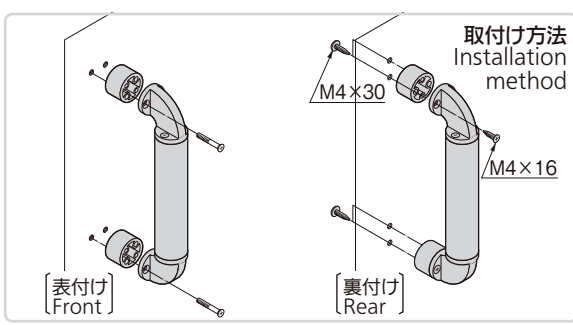

商品番号 Product No.	製品質量(g) Mass	コード Code	単価 Price	量販価格 Bulk Price 数量 Quantity 単価 Price
AP-194-J	33	01149	¥230	30個~ ¥221
AP-194-T	55	01148	¥290	30個~ ¥278

商品番号 Product No.	適用板厚(裏付け) Applicable panel thickness (Rear installation)	製品質量(g) Mass	コード Code	単価 Price	量販価格 Bulk Price 数量 Quantity 単価 Price
AP-194-1-Orange オレンジ	5~20	190	01073	¥900	12個~ ¥864
AP-194-1-Yellow イエロー	5~20	190	01074	¥900	12個~ ¥864
AP-194-2-Orange オレンジ	10~20	160	01075	¥850	12個~ ¥816
AP-194-2-Yellow イエロー	10~20	160	01076	¥850	12個~ ¥816
AP-194-3-Orange オレンジ	20	115	01077	¥800	20個~ ¥768
AP-194-3-Yellow イエロー	20	115	01078	¥800	20個~ ¥768

●: RoHS指令対応品 ▲: RoHS指令に対応可能です。 ※大量のご注文は更にお安くなります。

- クレモン
- ローラー
  締り
- 特装密閉
  ハンドル
- フリーザー
  密閉
- 平面
  スイング
- ギア式
- 平面
  ハンドル
- ポップ
  ハンドル
- リフト
  ハンドル
- アジャスト
  ハンドル
- ラッチ式
- スナッチ
- リンク
- フック式
- ロック
  ハンドル
- L型
  ハンドル
- T型
  ハンドル
- 丸型
  小型
- 押ボタン
- 取手
  PULLS
- つまみ
- 止め金
  ロッド棒
- ジョイント
  リンク
- ワイヤ