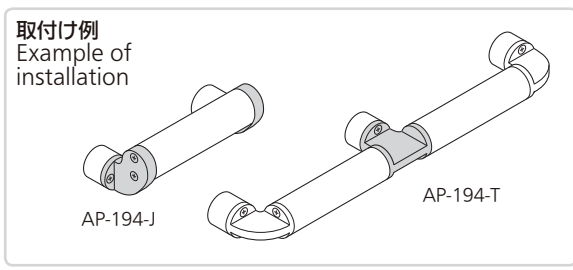

商品番号 Product No.	製品質量(g) Mass	コード Code	単価 Price	量販価格 Bulk Price 数量 Quantity 単価 Price
AP-194-J	33	01149	¥230	30個~ ¥221
AP-194-T	55	01148	¥290	30個~ ¥278

商品番号 Product No.	適用板厚(裏付け) Applicable panel thickness (Rear installation)	製品質量(g) Mass	コード Code	単価 Price	量販価格 Bulk Price 数量 Quantity 単価 Price
AP-194-1-Orange オレンジ	5~20	190	01073	¥900	12個~ ¥864
AP-194-1-Yellow イエロー	5~20	190	01074	¥900	12個~ ¥864
AP-194-2-Orange オレンジ	10~20	160	01075	¥850	12個~ ¥816
AP-194-2-Yellow イエロー	10~20	160	01076	¥850	12個~ ¥816
AP-194-3-Orange オレンジ	20	115	01077	¥800	20個~ ¥768
AP-194-3-Yellow イエロー	20	115	01078	¥800	20個~ ¥768

●: RoHS指令対応品 ▲: RoHS指令に対応可能です。 ※大量のご注文は更にお安くなります。

- クレモン
- ローラー
  締り
- 特装密閉
  ハンドル
- フリーザー
  密閉
- 平面
  スイング
- ギア式
- 平面
  ハンドル
- ポップ
  ハンドル
- リフト
  ハンドル
- アジャスト
  ハンドル
- ラッチ式
- スナッチ
- リンク
- フック式
- ロック
  ハンドル
- L型
  ハンドル
- T型
  ハンドル
- 丸型
  小型
- 押ボタン
- 取手
  PULLS
- つまみ
- 止め金
  ロッド棒
- ジョイント
  リンク
- ワイヤ