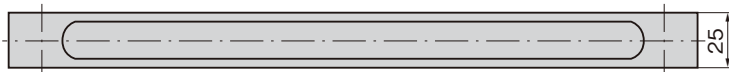

Specifications ● Material: Cold rolled stainless steel plate (SUS304)

● Finish: Buffing

Specific-use ● Indoor and outdoor large and small doors

A-1042-D-1

A-1042-D-7

商品番号 Product No.	RoHS	CAD	L	P	使用荷重 N Working load	製品質量 (g) Mass	コード Code	単価 Price	量販価格 Bulk Price 数量 Quantity 単価 Price
A-1042-D-1	●	2D/3D	318	288	735	235	00687	¥1,400	10個～ ¥1,344
A-1042-D-2	●	2D/3D	268	238		215	00688	¥1,200	10個～ ¥1,152
A-1042-D-3	●	2D/3D	218	188		185	00689	¥1,050	10個～ ¥1,008
A-1042-D-15	●	2D/3D	180	150	588	155	00690	¥940	10個～ ¥903
A-1042-D-4	●	2D/3D	150	120		135	00691	¥850	16個～ ¥816
A-1042-D-5	●	2D/3D	140	110		130	00692	¥830	20個～ ¥797
A-1042-D-6	●	2D/3D	130	100	441	120	00693	¥800	20個～ ¥768
A-1042-D-7	●	2D/3D	98	68		105	00694	¥700	20個～ ¥672

Specifications ● Material: Hot rolled steel plate (SPHC)

● Finish: Chrome plating (MFCr)

Specific-use ● Measuring and communication equipment

A-125

商品番号 Product No.	RoHS	CAD	L	P	使用荷重 N Working load	製品質量 (g) Mass	コード Code	単価 Price	量販価格 Bulk Price 数量 Quantity 単価 Price
A-125-1	●	2D/3D	245	215	490	200	00273	¥880	15個～ ¥845
A-125-2	●	2D/3D	160	130		140	00274	¥620	15個～ ¥595
A-125-3	●	2D/3D	120	90		120	00275	¥600	15個～ ¥570
A-125-4	●	2D/3D	95	65		110	00276	¥510	20個～ ¥490