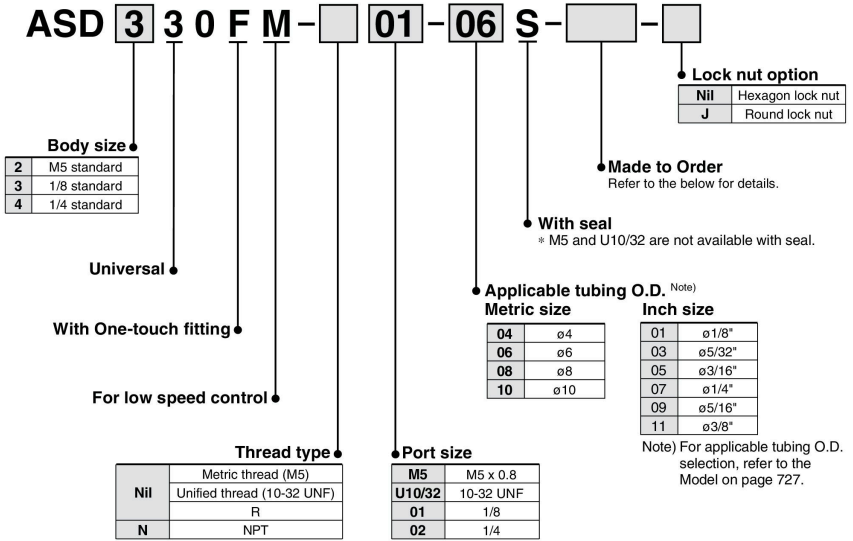

ASD-FM Series

How to Order

Made to Order

Lubricant: Vaseline

X12

Ex.) ASD230FM-M5-X12

Needle Valve/Flow Rate Characteristics

Note) The flow rate characteristics are representative values.