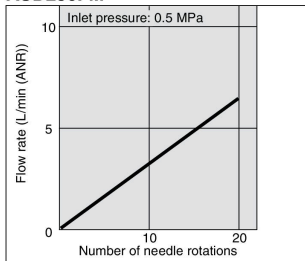

Needle Valve/Flow Rate Characteristics

Note) The flow rate characteristics are representative values.

ASD230FM