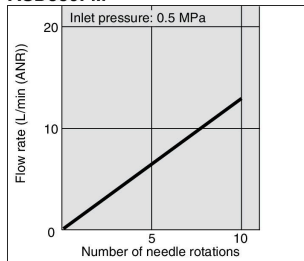

ASD-FM Series

How to Order

Made to Order

Lubricant: Vaseline

X12

Ex.) ASD230FM-M5-X12

Needle Valve/Flow Rate Characteristics

Note) The flow rate characteristics are representative values.

ASD330FM