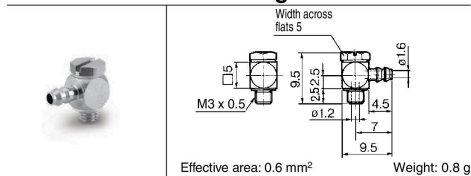

M Series

M3 Series

Barb Fitting for Soft Tubing: M-3AU-3

Barb Fitting for Soft Tubing: M-3AU-4

Barb Elbow for Soft Tubing: M-3ALU-3

Barb Elbow for Soft Tubing: M-3ALU-4

Universal Elbow: M-3UL

Universal Tee: M-3UT

Nipple: M-3N

Plug: M-3P

R 1/8 Series

Barb Fitting for Nylon Tubing, Soft Tubing: M-01A□-4/-6

Applicable tubing	Model	A	B	øC	Effective area (mm ²)	Weight (g)
Nylon tubing	M-01AN-4	15.1	5	1.8	2.1	6.4
	M-01AN-6	17.1	7	2.5	4.0	6.6
Soft tubing	M-01AU-4	15.1	5	1.8	2.1	6.5
	M-01AU-6	17.1	7	2.5	4.0	6.7

Hose Nipple: M-01H-4/-6

Model	A	B	øC	øD	E	Effective area (mm ²)	Weight (g)
M-01H-4	18.6	8.5	1.8	6.5	7	2.1	7.1
M-01H-6	19.6	9.5	3	8.5	8	5.5	7.7