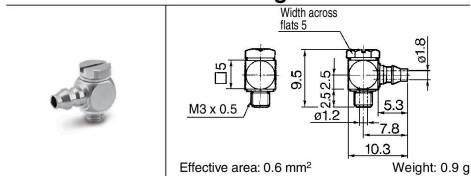

M Series

M3 Series

Barb Fitting for Soft Tubing: M-3AU-3

Barb Fitting for Soft Tubing: M-3AU-4

Barb Elbow for Soft Tubing: M-3ALU-3

Barb Elbow for Soft Tubing: M-3ALU-4

Universal Elbow: M-3UL

Universal Tee: M-3UT

Nipple: M-3N

Plug: M-3P

R 1/8 Series

Barb Fitting for Nylon Tubing, Soft Tubing: M-01A□-4/-6

Applicable tubing	Model	A	B	øC	Effective area (mm ²)	Weight (g)
Nylon tubing	M-01AN-4	15.1	5	1.8	2.1	6.4
	M-01AN-6	17.1	7	2.5	4.0	6.6
Soft tubing	M-01AU-4	15.1	5	1.8	2.1	6.5
	M-01AU-6	17.1	7	2.5	4.0	6.7

Hose Nipple: M-01H-4/-6

Model	A	B	øC	øD	E	Effective area (mm ²)	Weight (g)
M-01H-4	18.6	8.5	1.8	6.5	7	2.1	7.1
M-01H-6	19.6	9.5	3	8.5	8	5.5	7.7