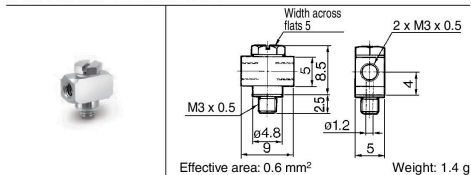

M Series

M3 Series

Barb Fitting for Soft Tubing: M-3AU-3

Barb Fitting for Soft Tubing: M-3AU-4

Barb Elbow for Soft Tubing: M-3ALU-3

Barb Elbow for Soft Tubing: M-3ALU-4

Universal Elbow: M-3UL

Universal Tee: M-3UT

Nipple: M-3N

Plug: M-3P

R 1/8 Series

Barb Fitting for Nylon Tubing, Soft Tubing: M-01A□-4/-6

Applicable tubing	Model	A	B	øC	Effective area (mm ²)	Weight (g)
Nylon tubing	M-01AN-4	15.1	5	1.8	2.1	6.4
	M-01AN-6	17.1	7	2.5	4.0	6.6
Soft tubing	M-01AU-4	15.1	5	1.8	2.1	6.5
	M-01AU-6	17.1	7	2.5	4.0	6.7

Hose Nipple: M-01H-4/-6

Model	A	B	øC	øD	E	Effective area (mm ²)	Weight (g)
M-01H-4	18.6	8.5	1.8	6.5	7	2.1	7.1
M-01H-6	19.6	9.5	3	8.5	8	5.5	7.7