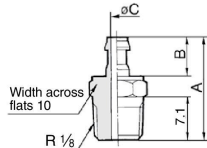

Nipple: M-3N

Plug: M-3P

R 1/8 Series

Barb Fitting for Nylon Tubing, Soft Tubing: M-01A□-4/-6

Applicable tubing	Model	A	B	øC	Effective area (mm ²)	Weight (g)
Nylon tubing	M-01AN-4	15.1	5	1.8	2.1	6.4
	M-01AN-6	17.1	7	2.5	4.0	6.6
Soft tubing	M-01AU-4	15.1	5	1.8	2.1	6.5
	M-01AU-6	17.1	7	2.5	4.0	6.7

Hose Nipple: M-01H-4/-6

Model	A	B	øC	øD	E	Effective area (mm ²)	Weight (g)
M-01H-4	18.6	8.5	1.8	6.5	7	2.1	7.1
M-01H-6	19.6	9.5	3	8.5	8	5.5	7.7