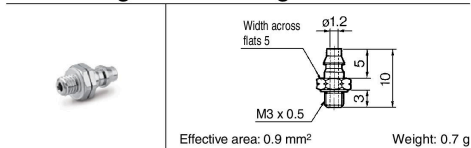

M Series

M3 Series

Barb Fitting for Soft Tubing: M-3AU-3

Barb Fitting for Soft Tubing: M-3AU-4

Barb Elbow for Soft Tubing: M-3ALU-3

Barb Elbow for Soft Tubing: M-3ALU-4

Universal Elbow: M-3UL

Universal Tee: M-3UT

Nipple: M-3N

Plug: M-3P

R 1/8 Series

Barb Fitting for Nylon Tubing, Soft Tubing: M-01A□-4/-6

Applicable tubing	Model	A	B	øC	Effective area (mm ²)	Weight (g)
Nylon tubing	M-01AN-4	15.1	5	1.8	2.1	6.4
	M-01AN-6	17.1	7	2.5	4.0	6.6
Soft tubing	M-01AU-4	15.1	5	1.8	2.1	6.5
	M-01AU-6	17.1	7	2.5	4.0	6.7

Hose Nipple: M-01H-4/-6

Model	A	B	øC	øD	E	Effective area (mm ²)	Weight (g)
M-01H-4	18.6	8.5	1.8	6.5	7	2.1	7.1
M-01H-6	19.6	9.5	3	8.5	8	5.5	7.7