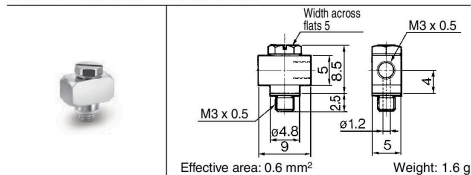

M Series

M3 Series

Barb Fitting for Soft Tubing: M-3AU-3

Barb Fitting for Soft Tubing: M-3AU-4

Barb Elbow for Soft Tubing: M-3ALU-3

Barb Elbow for Soft Tubing: M-3ALU-4

Universal Elbow: M-3UL

Universal Tee: M-3UT

Nipple: M-3N

Plug: M-3P

R 1/8 Series

Barb Fitting for Nylon Tubing, Soft Tubing: M-01A□-4/-6

Applicable tubing	Model	A	B	øC	Effective area (mm ²)	Weight (g)
Nylon tubing	M-01AN-4	15.1	5	1.8	2.1	6.4
	M-01AN-6	17.1	7	2.5	4.0	6.6
Soft tubing	M-01AU-4	15.1	5	1.8	2.1	6.5
	M-01AU-6	17.1	7	2.5	4.0	6.7

Hose Nipple: M-01H-4/-6

Model	A	B	øC	øD	E	Effective area (mm ²)	Weight (g)
M-01H-4	18.6	8.5	1.8	6.5	7	2.1	7.1
M-01H-6	19.6	9.5	3	8.5	8	5.5	7.7