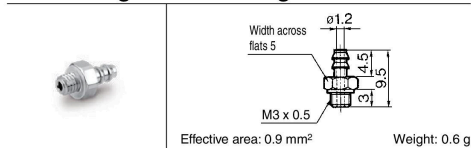

M Series

M3 Series

Barb Fitting for Soft Tubing: M-3AU-3

Barb Fitting for Soft Tubing: M-3AU-4

Barb Elbow for Soft Tubing: M-3ALU-3

Barb Elbow for Soft Tubing: M-3ALU-4

Universal Elbow: M-3UL

Universal Tee: M-3UT

Nipple: M-3N

Plug: M-3P

R 1/8 Series

Barb Fitting for Nylon Tubing, Soft Tubing: M-01A□-4/-6

Applicable tubing	Model	A	B	øC	Effective area (mm ²)	Weight (g)
Nylon tubing	M-01AN-4	15.1	5	1.8	2.1	6.4
	M-01AN-6	17.1	7	2.5	4.0	6.6
Soft tubing	M-01AU-4	15.1	5	1.8	2.1	6.5
	M-01AU-6	17.1	7	2.5	4.0	6.7

Hose Nipple: M-01H-4/-6

Model	A	B	øC	øD	E	Effective area (mm ²)	Weight (g)
M-01H-4	18.6	8.5	1.8	6.5	7	2.1	7.1
M-01H-6	19.6	9.5	3	8.5	8	5.5	7.7