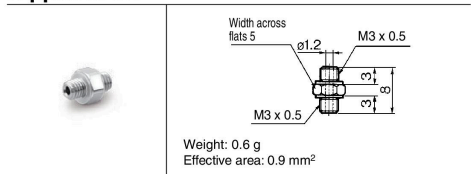

M Series

M3 Series

Barb Fitting for Soft Tubing: M-3AU-3

Barb Fitting for Soft Tubing: M-3AU-4

Barb Elbow for Soft Tubing: M-3ALU-3

Barb Elbow for Soft Tubing: M-3ALU-4

Universal Elbow: M-3UL

Universal Tee: M-3UT

Nipple: M-3N

Plug: M-3P

R 1/8 Series

Barb Fitting for Nylon Tubing, Soft Tubing: M-01A□-4/-6

Applicable tubing	Model	A	B	øC	Effective area (mm ²)	Weight (g)
Nylon tubing	M-01AN-4	15.1	5	1.8	2.1	6.4
	M-01AN-6	17.1	7	2.5	4.0	6.6
Soft tubing	M-01AU-4	15.1	5	1.8	2.1	6.5
	M-01AU-6	17.1	7	2.5	4.0	6.7

Hose Nipple: M-01H-4/-6

Model	A	B	øC	øD	E	Effective area (mm ²)	Weight (g)
M-01H-4	18.6	8.5	1.8	6.5	7	2.1	7.1
M-01H-6	19.6	9.5	3	8.5	8	5.5	7.7