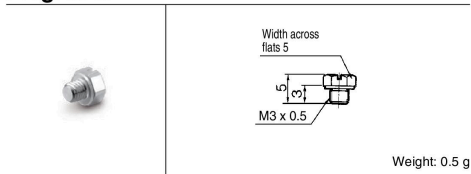

M Series

M3 Series

Barb Fitting for Soft Tubing: M-3AU-3

Barb Fitting for Soft Tubing: M-3AU-4

Barb Elbow for Soft Tubing: M-3ALU-3

Barb Elbow for Soft Tubing: M-3ALU-4

Universal Elbow: M-3UL

Universal Tee: M-3UT

Nipple: M-3N

Plug: M-3P

R 1/8 Series

Barb Fitting for Nylon Tubing, Soft Tubing: M-01A□-4/-6

Applicable tubing	Model	A	B	øC	Effective area (mm ²)	Weight (g)
Nylon tubing	M-01AN-4	15.1	5	1.8	2.1	6.4
	M-01AN-6	17.1	7	2.5	4.0	6.6
Soft tubing	M-01AU-4	15.1	5	1.8	2.1	6.5
	M-01AU-6	17.1	7	2.5	4.0	6.7

Hose Nipple: M-01H-4/-6

Model	A	B	øC	øD	E	Effective area (mm ²)	Weight (g)
M-01H-4	18.6	8.5	1.8	6.5	7	2.1	7.1
M-01H-6	19.6	9.5	3	8.5	8	5.5	7.7