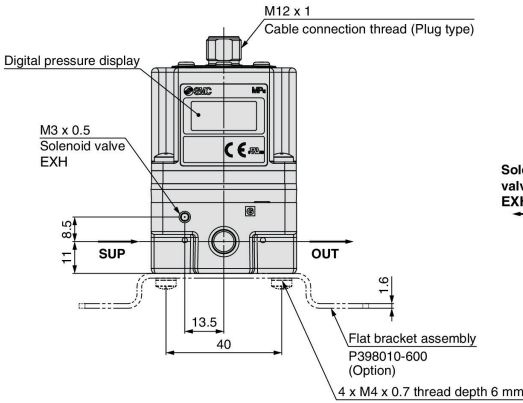

## Dimensions

#### Flat bracket

Note) Do not attempt to rotate, as the cable connector does not turn.

Right angle type (4 cores)  
Cable connector 3 m

Straight type (4 cores)  
Cable connector 3 m