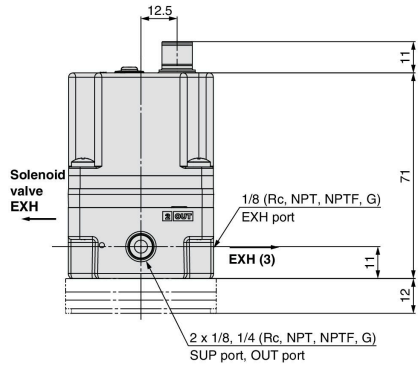

## Dimensions

#### Flat bracket

Note) Do not attempt to rotate, as the cable connector does not turn.

Right angle type (4 cores)  
Cable connector 3 m

Straight type (4 cores)  
Cable connector 3 m