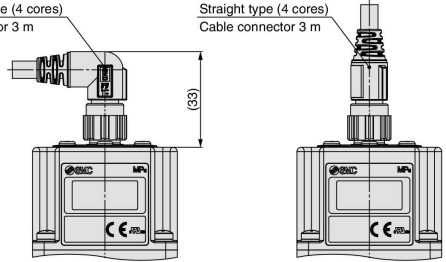

## Dimensions

#### Flat bracket

Note) Do not attempt to rotate, as the cable connector does not turn.

Right angle type (4 cores)  
Cable connector 3 m

Straight type (4 cores)  
Cable connector 3 m