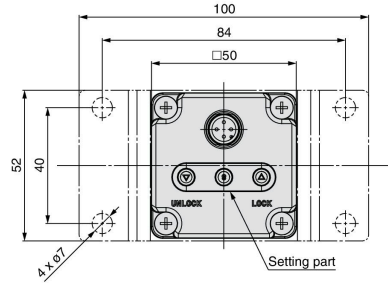

## Dimensions

#### Flat bracket

Note) Do not attempt to rotate, as the cable connector does not turn.

Right angle type (4 cores)  
Cable connector 3 m

Straight type (4 cores)  
Cable connector 3 m