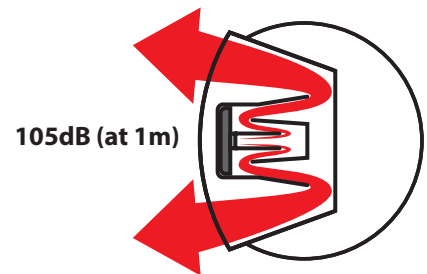

RT

Hybrid MP3 & Revolving Light

- Bulb**
- 32 Alarm Sounds**
- 105dB at 1m**
- 63 Seconds**
- IP23**
- NPN Open-collector**

Large horn with revolving warning light featuring clear sound up to 105dB (at 1m).

FEATURES

- Built-in Adjustable alarm with a sound of up to 105dB (at 1m).
- High sound quality with the MP3 voice synthesizer (RT-VF only).
- Installation is in the upright position only.
- Dome is made of superior weather-resistant and light-translucent acrylic resin.
- Available colors are Red, Amber, Green, and Blue.
- Complies with EU directives and includes the CE mark (for 24V type).

AVAILABLE BY SPECIAL ORDER

- Cable: Versatile and flexible 3m cable
- AC 120V type
- IP65 rating
- UL Conformity

Horn Configuration Concept

How to Order

RT-24VF-R	
Rated Voltage 24 : DC 24V 100: AC 100V 200: AC 200V	Color R: Red Y: Amber G: Green B: Blue
Sound VF: Voice Synthesizer A: Type A C: Type C D: Type D E: Type E	