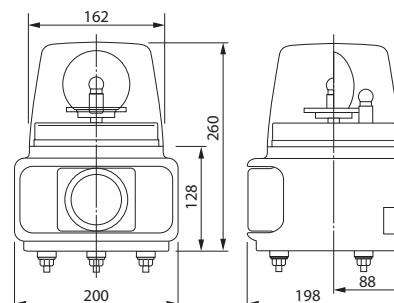

AVAILABLE BY SPECIAL ORDER

- Cable: Versatile and flexible 3m cable
- AC 120V type
- IP65 rating
- UL Conformity

Horn Configuration Concept

How to Order

RT-24VF-R	
Rated Voltage 24 : DC 24V 100: AC 100V 200: AC 200V	Color R: Red Y: Amber G: Green B: Blue
Sound VF: Voice Synthesizer A: Type A C: Type C D: Type D E: Type E	

Dimensions

Mounting Dimensions

(Unit: mm)