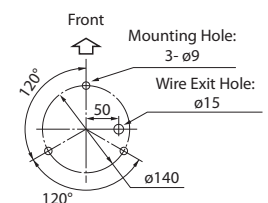

AVAILABLE BY SPECIAL ORDER

- Cable: Versatile and flexible 3m cable
- AC 120V type
- IP65 rating
- UL Conformity

Horn Configuration Concept

How to Order

RT-24VF-R	
Rated Voltage 24 : DC 24V 100: AC 100V 200: AC 200V	Color R: Red Y: Amber G: Green B: Blue
Sound VF: Voice Synthesizer A: Type A C: Type C D: Type D E: Type E	

Dimensions

Mounting Dimensions

(Unit: mm)