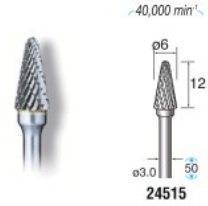

**CARBIDE CUTTERS** • Orange code numbers indicate Titanium-Coated Type.

SHANK  $\phi 3.0$

1 pc./pack **Single Cut**

1 pc./pack **Double Cut**

1 pc./pack **Diamond Cut**

SHANK  $\phi 3.0$

1 pc./pack **Double Cut**

1 pc./pack **Diamond Cut**

1 pc./pack **Double Cut**

SHANK  $\phi 3.0$

1 pc./pack **Double Cut**

1 pc./pack **Double Cut**

1 pc./pack **Double Cut**

SHANK  $\phi 3.0$

1 pc./pack **Alloy Cut**

End Cut

SHANK  $\phi 3.0$

1 pc./pack **Alloy Cut**

12 pcs./pack **Assorted Set**

| 24601   |       |
|---|-------|
| Set (12 pieces)<br>(Each code No. one piece-pack) |       |
| 24611   | 24646 |
| 24612   | 24651 |
| 24622   | 24653 |
| 24623   | 24654 |
| 24631   | 24661 |
| 24632   | 24663 |