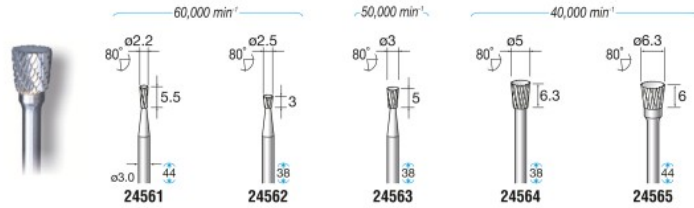

**CARBIDE CUTTERS** • Orange code numbers indicate Titanium-Coated Type.

SHANK  $\phi 3.0$

1 pc./pack **Single Cut**

1 pc./pack **Double Cut**

1 pc./pack **Diamond Cut**

SHANK  $\phi 3.0$

1 pc./pack **Double Cut**

1 pc./pack **Diamond Cut**

1 pc./pack **Double Cut**

SHANK  $\phi 3.0$

1 pc./pack **Double Cut**

1 pc./pack **Double Cut**

1 pc./pack **Double Cut**

SHANK  $\phi 3.0$

1 pc./pack **Alloy Cut**

End Cut

SHANK  $\phi 3.0$

1 pc./pack **Alloy Cut**

12 pcs./pack **Assorted Set**

| 24601   |       |
|---|-------|
| Set (12 pieces)<br>(Each code No. one piece-pack) |       |
| 24611   | 24646 |
| 24612   | 24651 |
| 24622   | 24653 |
| 24623   | 24654 |
| 24631   | 24661 |
| 24632   | 24663 |