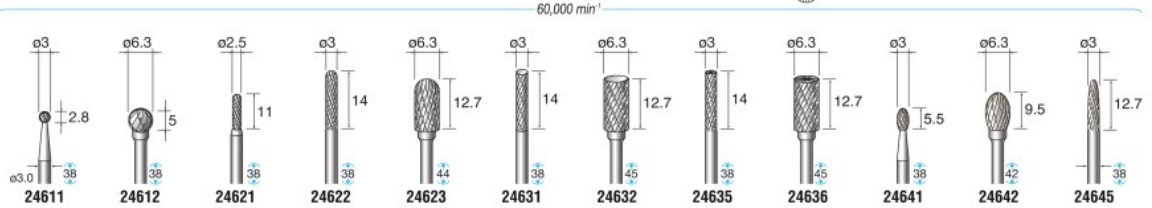

**CARBIDE CUTTERS** • Orange code numbers indicate Titanium-Coated Type.

SHANK  $\phi 3.0$

1 pc./pack **Single Cut**

1 pc./pack **Double Cut**

1 pc./pack **Diamond Cut**

SHANK  $\phi 3.0$

1 pc./pack **Double Cut**

1 pc./pack **Diamond Cut**

1 pc./pack **Double Cut**

SHANK  $\phi 3.0$

1 pc./pack **Double Cut**

1 pc./pack **Double Cut**

1 pc./pack **Double Cut**

SHANK  $\phi 3.0$

1 pc./pack **Alloy Cut**

End Cut

SHANK  $\phi 3.0$

1 pc./pack **Alloy Cut**

12 pcs./pack **Assorted Set**

| 24601   |       |
|---|-------|
| Set (12 pieces)<br>(Each code No. one piece-pack) |       |
| 24611   | 24646 |
| 24612   | 24651 |
| 24622   | 24653 |
| 24623   | 24654 |
| 24631   | 24661 |
| 24632   | 24663 |