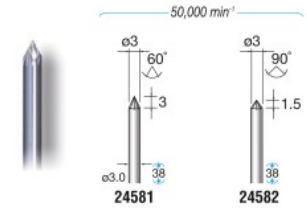

**CARBIDE CUTTERS** • Orange code numbers indicate Titanium-Coated Type.

SHANK  $\phi 3.0$

1 pc./pack **Single Cut**

1 pc./pack **Double Cut**

1 pc./pack **Diamond Cut**

SHANK  $\phi 3.0$

1 pc./pack **Double Cut**

1 pc./pack **Diamond Cut**

1 pc./pack **Double Cut**

SHANK  $\phi 3.0$

1 pc./pack **Double Cut**

1 pc./pack **Double Cut**

1 pc./pack **Double Cut**

SHANK  $\phi 3.0$

1 pc./pack **Alloy Cut**