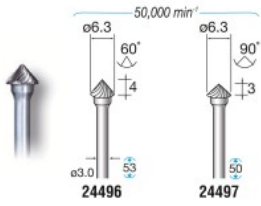

**CARBIDE CUTTERS** • Orange code numbers indicate Titanium-Coated Type.

SHANK  $\phi 3.0$

1 pc./pack **Single Cut**

1 pc./pack **Double Cut**

1 pc./pack **Diamond Cut**

SHANK  $\phi 3.0$

1 pc./pack **Double Cut**

1 pc./pack **Diamond Cut**

1 pc./pack **Double Cut**

SHANK  $\phi 3.0$

1 pc./pack **Double Cut**

1 pc./pack **Double Cut**

1 pc./pack **Double Cut**

SHANK  $\phi 3.0$

1 pc./pack **Alloy Cut**