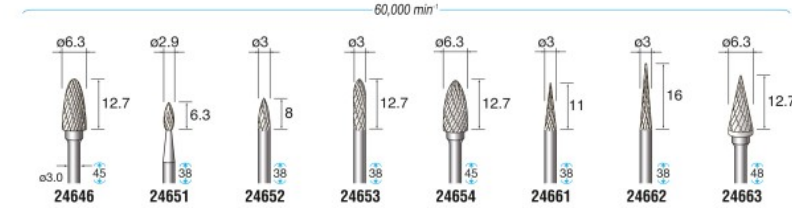

**CARBIDE CUTTERS** • Orange code numbers indicate Titanium-Coated Type.

SHANK  $\phi 3.0$

1 pc./pack **Single Cut**

1 pc./pack **Double Cut**

1 pc./pack **Diamond Cut**

SHANK  $\phi 3.0$

1 pc./pack **Double Cut**

1 pc./pack **Diamond Cut**

1 pc./pack **Double Cut**

SHANK  $\phi 3.0$

1 pc./pack **Double Cut**

1 pc./pack **Double Cut**

1 pc./pack **Double Cut**

SHANK  $\phi 3.0$

1 pc./pack **Alloy Cut**

End Cut

SHANK  $\phi 3.0$

1 pc./pack **Alloy Cut**

12 pcs./pack **Assorted Set**

| 24601   |       |
|---|-------|
| Set (12 pieces)<br>(Each code No. one piece-pack) |       |
| 24611   | 24646 |
| 24612   | 24651 |
| 24622   | 24653 |
| 24623   | 24654 |
| 24631   | 24661 |
| 24632   | 24663 |