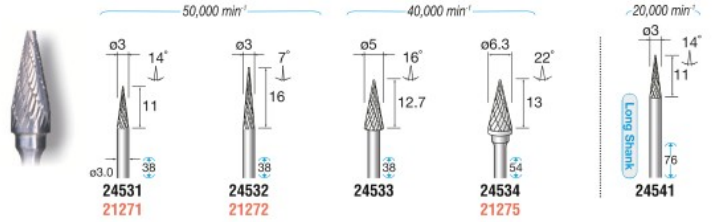

**CARBIDE CUTTERS** • Orange code numbers indicate Titanium-Coated Type.

SHANK  $\phi 3.0$

1 pc./pack **Single Cut**

1 pc./pack **Double Cut**

1 pc./pack **Diamond Cut**

SHANK  $\phi 3.0$

1 pc./pack **Double Cut**

1 pc./pack **Diamond Cut**

1 pc./pack **Double Cut**

SHANK  $\phi 3.0$

1 pc./pack **Double Cut**

1 pc./pack **Double Cut**

1 pc./pack **Double Cut**

SHANK  $\phi 3.0$

1 pc./pack **Alloy Cut**