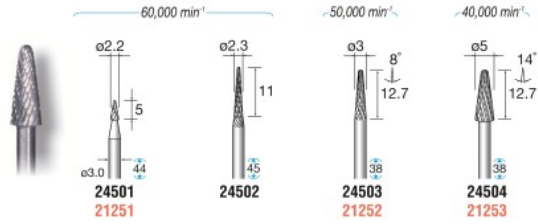

**CARBIDE CUTTERS** • Orange code numbers indicate Titanium-Coated Type.

SHANK  $\phi 3.0$

1 pc./pack **Single Cut**

1 pc./pack **Double Cut**

1 pc./pack **Diamond Cut**

SHANK  $\phi 3.0$

1 pc./pack **Double Cut**

1 pc./pack **Diamond Cut**

1 pc./pack **Double Cut**

SHANK  $\phi 3.0$

1 pc./pack **Double Cut**

1 pc./pack **Double Cut**

1 pc./pack **Double Cut**

SHANK  $\phi 3.0$

1 pc./pack **Alloy Cut**

End Cut

SHANK  $\phi 3.0$

1 pc./pack **Alloy Cut**

12 pcs./pack **Assorted Set**

| 24601   |       |
|---|-------|
| Set (12 pieces)<br>(Each code No. one piece-pack) |       |
| 24611   | 24646 |
| 24612   | 24651 |
| 24622   | 24653 |
| 24623   | 24654 |
| 24631   | 24661 |
| 24632   | 24663 |