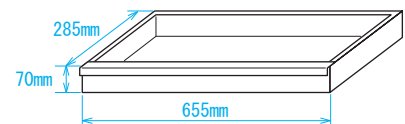

## PIN GAUGE CABINET P-5C

Pin gauge storage cabinet can store up to 10 pin gauge sets

All drawers can be locked at once

Lock

Applicable case : PCS-1, PCS-2

Handle can be mounted either right side or left side

Handle

Caster

[Drawer dimensions (removed)]

\* Pin gauges are not included

Order No.	Model No.	Product Dimensions(mm)	Weight
217930	P-5C	W655×D350×H630	36kg