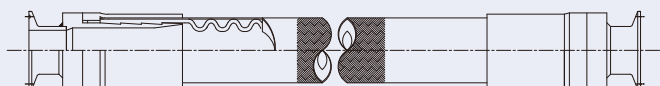

NK-FJ-C Female Union Type

DN: 6mm(1/8") ~ 50mm(2")
Length: 250mm ~ 10M

NK-FJS-C/Straight Tube

NK-FJP-C/ Spiral Corrugated Tube

NK-FJS-C/Straight Tube

① Socket	Carbon Steel, Stainless Steel
② Nut	Stainless Steel
③ Sleeve	Stainless Steel
④ Ring	Stainless Steel
⑤ Tube	PTFE
⑥ Braid	Stainless Steel
⑦ Guard Spring	Stainless Steel

NK-FJP-C/ Spiral Corrugated Tube

① Socket	Carbon Steel, Stainless Steel
② Nut	Carbon Steel, Stainless Steel
③ Sleeve	Stainless Steel
④ Ring	Stainless Steel
⑤ Tube	PTFE
⑥ Braid	Stainless Steel

NK-FJ-S Sanitary Flange Type

DN: 1.0S ~ 2.0S
Length: 250mm ~ 10M

NK-FJS-S/Straight Tube

NK-FJP-S/Spiral Tube

NK-FJS-S/Straight Tube

① Sanitary Flange	Stainless Steel
② Sleeve	Stainless Steel
③ Ring	Stainless Steel
④ Tube	PTFE
⑤ Braid	Stainless Steel
⑥ Guard Spring	Stainless Steel