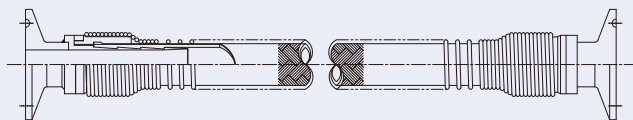

NK-FJ-C Female Union Type

DN: 6mm(1/8") ~ 50mm(2")
Length: 250mm ~ 10M

NK-FJS-C/Straight Tube

NK-FJP-C/ Spiral Corrugated Tube

NK-FJS-C/Straight Tube

① Socket	Carbon Steel, Stainless Steel
② Nut	Stainless Steel
③ Sleeve	Stainless Steel
④ Ring	Stainless Steel
⑤ Tube	PTFE
⑥ Braid	Stainless Steel
⑦ Guard Spring	Stainless Steel

NK-FJP-C/ Spiral Corrugated Tube

① Socket	Carbon Steel, Stainless Steel
② Nut	Carbon Steel, Stainless Steel
③ Sleeve	Stainless Steel
④ Ring	Stainless Steel
⑤ Tube	PTFE
⑥ Braid	Stainless Steel

NK-FJ-S Sanitary Flange Type

DN: 1.0S ~ 2.0S
Length: 250mm ~ 10M

NK-FJS-S/Straight Tube

NK-FJP-S/Spiral Tube

NK-FJS-S/Straight Tube

① Sanitary Flange	Stainless Steel
② Sleeve	Stainless Steel
③ Ring	Stainless Steel
④ Tube	PTFE
⑤ Braid	Stainless Steel
⑥ Guard Spring	Stainless Steel