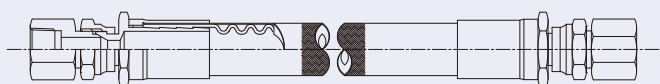

NK-FJ-C Female Union Type

DN: 6mm(1/8") ~ 50mm(2")
Length: 250mm ~ 10M

NK-FJS-C/Straight Tube

NK-FJP-C/ Spiral Corrugated Tube

NK-FJS-C/Straight Tube

① Socket	Carbon Steel, Stainless Steel
② Nut	Stainless Steel
③ Sleeve	Stainless Steel
④ Ring	Stainless Steel
⑤ Tube	PTFE
⑥ Braid	Stainless Steel
⑦ Guard Spring	Stainless Steel

NK-FJP-C/ Spiral Corrugated Tube

① Socket	Carbon Steel, Stainless Steel
② Nut	Carbon Steel, Stainless Steel
③ Sleeve	Stainless Steel
④ Ring	Stainless Steel
⑤ Tube	PTFE
⑥ Braid	Stainless Steel

NK-FJ-S Sanitary Flange Type