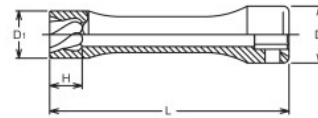

| 3128.80 (mm) | | D ₁ (mm) | D ₂ (mm) | H (mm) | L (mm) | (g) | (pcs.) |
|-----------------|------|------------------------|------------------------|-----------|-----------|-----|--------|
| 8 | 3/8" | 11.5 | 19 | 6 | 80 | 58 | 10 |
| 9 | | 13 | 19 | 6 | 80 | 61 | 10 |
| 10 | | 14.8 | 19 | 8 | 80 | 66 | 10 |
| 11 | | 16 | 19 | 8 | 80 | 70 | 10 |
| 12 | | 17 | 19 | 10 | 80 | 77 | 10 |
| 13 | | 18.5 | 19 | 10 | 80 | 80 | 10 |
| 14 | | 19.7 | 19 | 12 | 80 | 82 | 10 |

3128-80 NUTTWISTER® (Long type)
AFLOJA TUERCAS (Serie Larga)

| 4127 (mm) | | D ₁ (mm) | D ₂ (mm) | H (mm) | L (mm) | (g) | (pcs.) |
|--------------|------|------------------------|------------------------|-----------|-----------|-----|--------|
| 14 | 1/2" | 19.7 | 30 | 14 | 42 | 125 | 5 |
| 17 | | 23.5 | 30 | 16 | 42 | 137 | 5 |
| 19 | | 26 | 30 | 16 | 42 | 146 | 5 |
| 21 | | 28 | 30 | 17 | 42 | 153 | 5 |
| 22 | | 29.5 | 30 | 17 | 42 | 158 | 5 |
| 24 | | 32 | 30 | 18 | 42 | 174 | 5 |
| 25.4 | | 33.5 | 30 | 18 | 42 | 183 | 5 |

4128-120 NUTTWISTER® (Long type)
AFLOJA TUERCAS (Serie Larga)

| 4128.120 (mm) | | D ₁ (mm) | D ₂ (mm) | H (mm) | L (mm) | (g) | (pcs.) |
|------------------|------|------------------------|------------------------|-----------|-----------|-----|--------|
| 17 | 1/2" | 23.5 | 30 | 16 | 120 | 227 | 10 |
| 19 | | 26 | 30 | 16 | 120 | 247 | 10 |
| 21 | | 28 | 30 | 17 | 120 | 262 | 10 |
| 22 | | 29.5 | 30 | 17 | 120 | 259 | 10 |

A very effective method and easy solution for removing rounded off nuts, bolts and studs. The sharp edges of the NUTTWISTER® Socket opening will tighten around the nut, bolt or stud and turn it easily off.