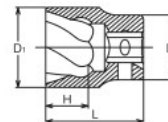

4127 NUTTWISTER®
AFLOJA TUERCAS

RS4127/6	6 Pieces Set/Rail 200mm	(g)
17, 19, 21, 22, 24, 25.4		960