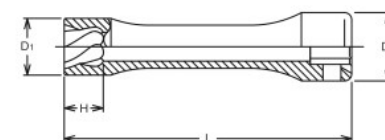

| 3128.80 (mm) | | D ₁ (mm) | D ₂ (mm) | H (mm) | L (mm) | (g) | (pcs.) |
|-----------------|------|------------------------|------------------------|-----------|-----------|-----|--------|
| 8 | 3/8" | 11.5 | 19 | 6 | 80 | 58 | 10 |
| 9 | | 13 | 19 | 6 | 80 | 61 | 10 |
| 10 | | 14.8 | 19 | 8 | 80 | 66 | 10 |
| 11 | | 16 | 19 | 8 | 80 | 70 | 10 |
| 12 | | 17 | 19 | 10 | 80 | 77 | 10 |
| 13 | | 18.5 | 19 | 10 | 80 | 80 | 10 |
| 14 | | 19.7 | 19 | 12 | 80 | 82 | 10 |

4127 NUTTWISTER®
AFLOJA TUERCAS

| RS4127/6 | 6 Pieces Set/Rail 200mm | (g) |
|--------------------------|-------------------------|-----|
| 17, 19, 21, 22, 24, 25.4 | | 960 |

RS4127/6 Socket Set on Rail
Juego de Vasos en Regleta

4128-120 NUTTWISTER® (Long type)
AFLOJA TUERCAS (Serie Larga)

| 4128.120 (mm) | | D ₁ (mm) | D ₂ (mm) | H (mm) | L (mm) | (g) | (pcs.) |
|------------------|------|------------------------|------------------------|-----------|-----------|-----|--------|
| 17 | 1/2" | 23.5 | 30 | 16 | 120 | 227 | 10 |
| 19 | | 26 | 30 | 16 | 120 | 247 | 10 |
| 21 | | 28 | 30 | 17 | 120 | 262 | 10 |
| 22 | | 29.5 | 30 | 17 | 120 | 259 | 10 |

A very effective method and easy solution for removing rounded off nuts, bolts and studs. The sharp edges of the NUTTWISTER® Socket opening will tighten around the nut, bolt or stud and turn it easily off.