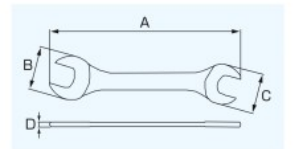

TS-04

RoHS MINI COMBINATION SPANNER SET

- 8-in-1 Combination spanner set with key chain
- Box-end inclined (30°)
- Thickness: 1.5mm
- Material: Stainless steel

◆ This item is individually available. (mm)

Item No.	Sizes		Thick	Length
	Box	Open		
TS-41	4.0	3.5	1.5	100
TS-42	4.5	4.0		
TS-43	5.0	4.5		106
TS-44	5.5	5.0		
TS-45	6.0	5.5	1.5	114
TS-46	6.5	6.0		
TS-47	7.0	6.5		
TS-48	8.0	7.0		

DROP-FORGED WRENCH SET

- Features
- 5-in-1 Set with carrying case
 - Material:Cr-V Steel

TS-05

RoHS OPEN-END WRENCH SET

(mm)

Size	A	B	C	D	Wgt.(g)
3.2x5.5	70	13	10	2.4	7
4x5	70	13	10	2.4	7
6x7	80	16	14	2.7	12
8x9	90	20	18	3	17
10x11	100	23	21	3	23

(mm)

Size	A	B	C	D	E	Wgt.(g)
6	88	15	10.4	3.8	5	14
7	88	15	11.5	3.8	5	14
8	94	17.2	12.5	4.3	6	20
9	98	19.4	14	4.6	6.2	23
10	103	21.5	15.3	5.1	6.6	29