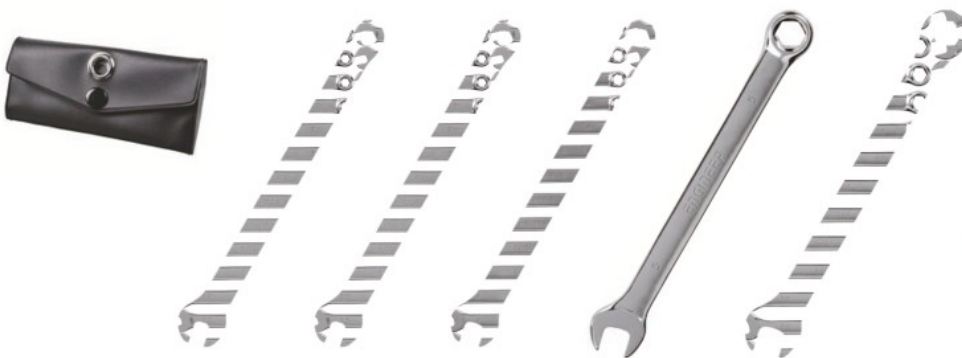

TS-04

RoHS MINI COMBINATION SPANNER SET

- 8-in-1 Combination spanner set with key chain
- Box-end inclined (30°)
- Thickness: 1.5mm
- Material: Stainless steel

◆ This item is individually available. (mm)

- Features
- 5-in-1 Set with carrying case
 - Material:Cr-V Steel

TS-05

RoHS OPEN-END WRENCH SET

(mm)

Size	A	B	C	D	Wgt.(g)
3.2x5.5	70	13	10	2.4	7
4x5	70	13	10	2.4	7
6x7	80	16	14	2.7	12
8x9	90	20	18	3	17
10x11	100	23	21	3	23

TS-06

RoHS COMBINATION WRENCH SET

(mm)

Size	A	B	C	D	E	Wgt.(g)
3.2	77	10	6.5	3	3.1	7
3.5	77	10	6.5	3	3.1	7
4	77	10	7.5	3	3.1	7
5	82	11.8	9	3.2	4.1	9
5.5	82	11.8	9.5	3.2	4.1	9

TS-07

RoHS COMBINATION WRENCH SET