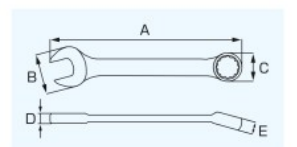

- Features
- 5-in-1 Set with carrying case
 - Material:Cr-V Steel

TS-05

RoHS OPEN-END WRENCH SET

(mm)

Size	A	B	C	D	Wgt.(g)
3.2x5.5	70	13	10	2.4	7
4x5	70	13	10	2.4	7
6x7	80	16	14	2.7	12
8x9	90	20	18	3	17
10x11	100	23	21	3	23

TS-06

RoHS COMBINATION WRENCH SET

(mm)

Size	A	B	C	D	E	Wgt.(g)
3.2	77	10	6.5	3	3.1	7
3.5	77	10	6.5	3	3.1	7
4	77	10	7.5	3	3.1	7
5	82	11.8	9	3.2	4.1	9
5.5	82	11.8	9.5	3.2	4.1	9

TS-07

RoHS COMBINATION WRENCH SET

(mm)

Size	A	B	C	D	E	Wgt.(g)
6	88	15	10.4	3.8	5	14
7	88	15	11.5	3.8	5	14
8	94	17.2	12.5	4.3	6	20
9	98	19.4	14	4.6	6.2	23
10	103	21.5	15.3	5.1	6.6	29