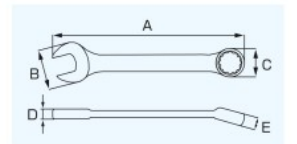

TS-04

RoHS MINI COMBINATION SPANNER SET

- 8-in-1 Combination spanner set with key chain
- Box-end inclined (30°)
- Thickness: 1.5mm
- Material: Stainless steel

◆ This item is individually available. (mm)

- Features
- 5-in-1 Set with carrying case
 - Material:Cr-V Steel

TS-05

RoHS OPEN-END WRENCH SET

(mm)

Size	A	B	C	D	Wgt.(g)
3.2x5.5	70	13	10	2.4	7
4x5	70	13	10	2.4	7
6x7	80	16	14	2.7	12
8x9	90	20	18	3	17
10x11	100	23	21	3	23

TS-06

RoHS COMBINATION WRENCH SET

(mm)

Size	A	B	C	D	E	Wgt.(g)
3.2	77	10	6.5	3	3.1	7
3.5	77	10	6.5	3	3.1	7
4	77	10	7.5	3	3.1	7
5	82	11.8	9	3.2	4.1	9
5.5	82	11.8	9.5	3.2	4.1	9

TS-07

RoHS COMBINATION WRENCH SET

(mm)

Size	A	B	C	D	E	Wgt.(g)
6	88	15	10.4	3.8	5	14
7	88	15	11.5	3.8	5	14
8	94	17.2	12.5	4.3	6	20
9	98	19.4	14	4.6	6.2	23
10	103	21.5	15.3	5.1	6.6	29