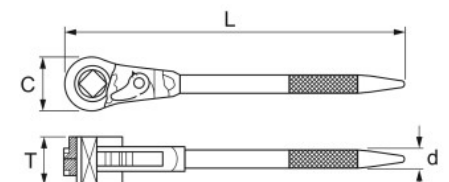

TOOL SETS

SPANNERS

STRIKING FACE WRENCHES

HOOK SPANNERS

DX2000 TOOLS
HEXAGON KEY WRENCHES

HEXAGON KEY WRENCHES

TORQUE WRENCHES

CROWFOOT WRENCHES

SOCKETS

OTHER TOOLS