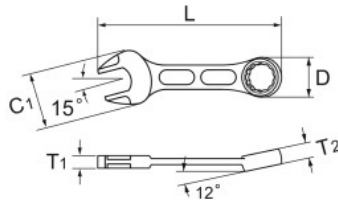

LCWU Combination Wrench, Metric

Code	mm	C mm	D mm	T₁ mm	T₂ mm	L mm	Weight g		Price ¥
LCWU005	5.5	13.5	11	2.9	5.1	48	6.7	-	990
LCWU006	6	13.5	11	2.9	5.1	48	6.4	-	990
LCWU007	7	18	13	3.5	5.7	60	11	-	1,010
LCWU008	8	18	13	3.5	5.7	60	10	-	1,130
LCWU010	10	21	15.3	4.2	6.5	68	15	-	1,210
LCWU012	12	24	19	5.0	7.5	76	25	-	1,290
LCWU013	13	28	20	5.4	8	87	33	-	1,420
LCWU014	14	29.5	22	5.8	8.5	95	44	-	1,460
LCWU017	17	36	26.5	6.5	10.5	115	71	-	1,800

• Nickel Chrome Plating

(PAT.)