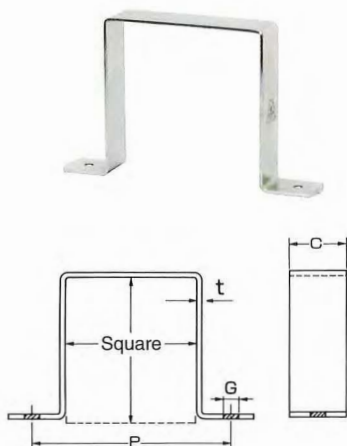

## A10447 Square saddle

Saddle band for faucet corner columns

Part number A10447 Square saddle

Units (mm)

Size code	Diameter size (A)	t	C	G	P
0017	60 square	2.0	25	φ 5	95
0021	65 square	2.0	25	φ 5	100
0036	70 square	2.0	25	φ 5	105
0055	75 square	2.0	25	φ 5	110
0060	80 square	2.0	25	φ 5	115
0074	90 square	2.0	25	φ 5	125
0089	100 square	2.0	25	φ 5	135

## A10459 Stainless steel square saddle

Saddle band for faucet corner columns

Part number A10459 Stainless steel square saddle

Units (mm)

Size code	Diameter size (A)	t	C	G	P
0018	60 square	2.0	25	φ 5	95
0022	65 square	2.0	25	φ 5	100
0037	70 square	2.0	25	φ 5	105
0041	75 square	2.0	25	φ 5	110
0056	80 square	2.0	25	φ 5	115
0075	90 square	2.0	25	φ 5	125
0080	100 square	2.0	25	φ 5	135

## A10449 Elbow bracket

Elbow support bracket for PVC water faucets

Part number A10449 Elbow bracket

Units (mm)

Size code	Size	Inlet diameter (B)	Outlet diameter (A)
0011	1/2 x 1/2	24	34
0026	3/4 x 1/2	33	34