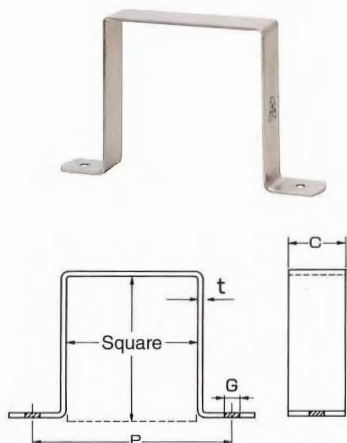

## A10447 Square saddle

Saddle band for faucet corner columns

Part number A10447 Square saddle

Units (mm)

Size code	Diameter size (A)	t	C	G	P
0017	60 square	2.0	25	φ 5	95
0021	65 square	2.0	25	φ 5	100
0036	70 square	2.0	25	φ 5	105
0055	75 square	2.0	25	φ 5	110
0060	80 square	2.0	25	φ 5	115
0074	90 square	2.0	25	φ 5	125
0089	100 square	2.0	25	φ 5	135

## A10459 Stainless steel square saddle

Saddle band for faucet corner columns

Part number A10459 Stainless steel square saddle

Units (mm)

Size code	Diameter size (A)	t	C	G	P
0018	60 square	2.0	25	φ 5	95
0022	65 square	2.0	25	φ 5	100
0037	70 square	2.0	25	φ 5	105
0041	75 square	2.0	25	φ 5	110
0056	80 square	2.0	25	φ 5	115
0075	90 square	2.0	25	φ 5	125
0080	100 square	2.0	25	φ 5	135

## A10449 Elbow bracket

Elbow support bracket for PVC water faucets

Part number A10449 Elbow bracket

Units (mm)

Size code	Size	Inlet diameter (B)	Outlet diameter (A)
0011	1/2 x 1/2	24	34
0026	3/4 x 1/2	33	34