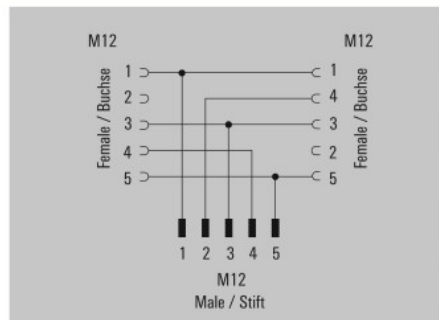

M12/M12

Mounting screw M3, Individual distribution

Ordering data

Type	Qty.	Order No.
SAI-Y-5S-M12/M12	1	1826880000
Other versions on request