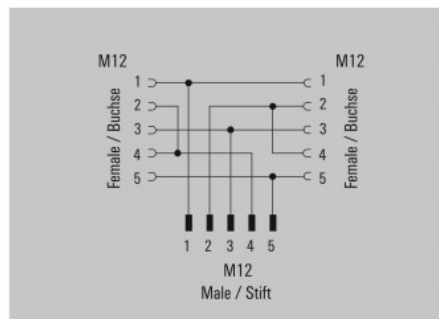

Y-distributor

C

M12/M12

Mounting screw M3, Distribution, pin 2 + 4 bridged

Ordering data

Type	Qty.	Order No.
SAI-Y-5S B2-4 2M12	1	1783410000
Other versions on request		

M12/M12

Mounting screw M3, Parallel distribution

Ordering data

Type	Qty.	Order No.
SAI-Y-5S PARA 2M12	1	1783430000
Other versions on request		

M12/M12

Mounting screw M3

Ordering data

Type	Qty.	Order No.
SAI-Y-4S-M12/M12	1	1060730000
Other versions on request		