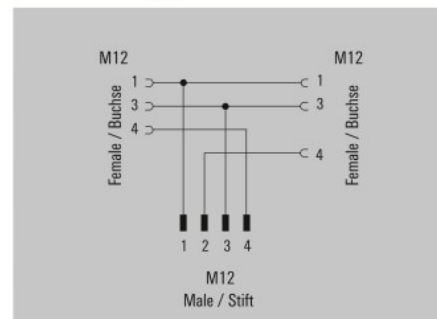

Y-distributor

C

M12/M12

Mounting screw M3, Distribution, pin 2 + 4 bridged

Ordering data

Type	Qty.	Order No.
SAI-Y-5S B2-4 2M12	1	1783410000
Other versions on request		

M12/M12

Mounting screw M3, Parallel distribution

Ordering data

Type	Qty.	Order No.
SAI-Y-5S PARA 2M12	1	1783430000
Other versions on request		

M12/M12

Mounting screw M3

Ordering data

Type	Qty.	Order No.
SAI-Y-4S-M12/M12	1	1060730000
Other versions on request		