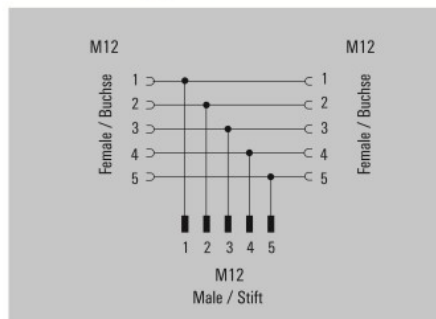

Y-distributor

C

M12/M12

Mounting screw M3, Distribution, pin 2 + 4 bridged

Ordering data

Type	Qty.	Order No.
SAI-Y-5S B2-4 2M12	1	1783410000
Other versions on request		

M12/M12

Mounting screw M3, Parallel distribution

Ordering data

Type	Qty.	Order No.
SAI-Y-5S PARA 2M12	1	1783430000
Other versions on request		

M12/M12

Mounting screw M3

Ordering data

Type	Qty.	Order No.
SAI-Y-4S-M12/M12	1	1060730000
Other versions on request		