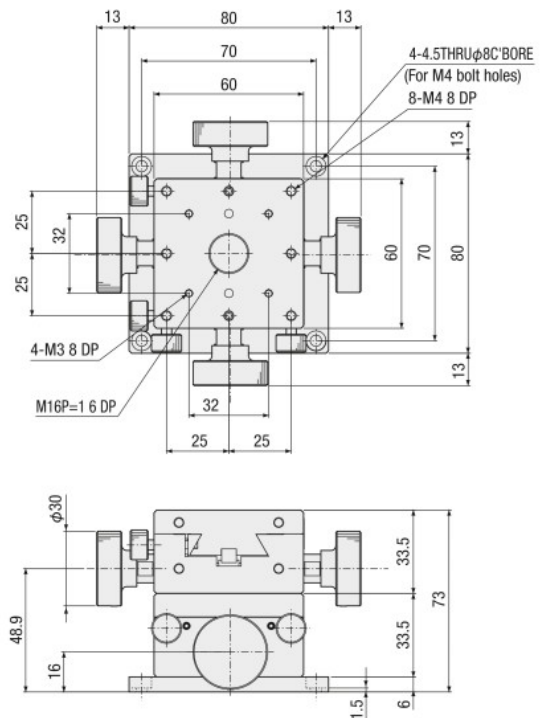

Dimensional outline drawings

B06-12

B06-12R

B08-112

BDBYS-60

Manual linear stage

X

XY

Unit

Accessories

Linear Ball

Cross Roller

Dovetail

25

30

40