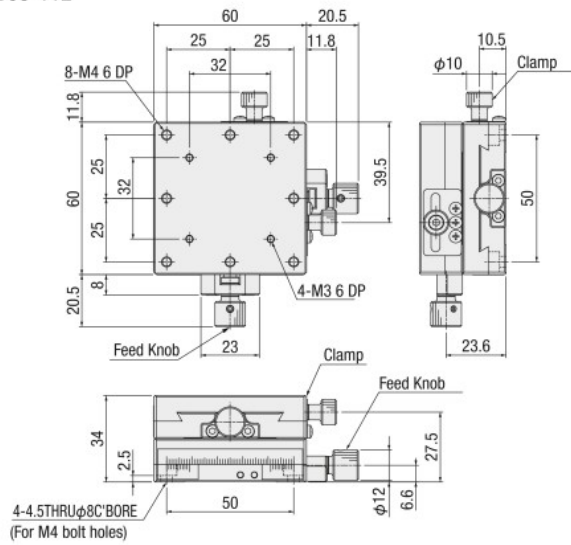

Dimensional outline drawings

B06-12

B06-12R

B08-112

BDBYS-60

Manual linear stage

X

XY

Unit

Accessories

Linear Ball

Cross Roller

Dovetail

25

30

40