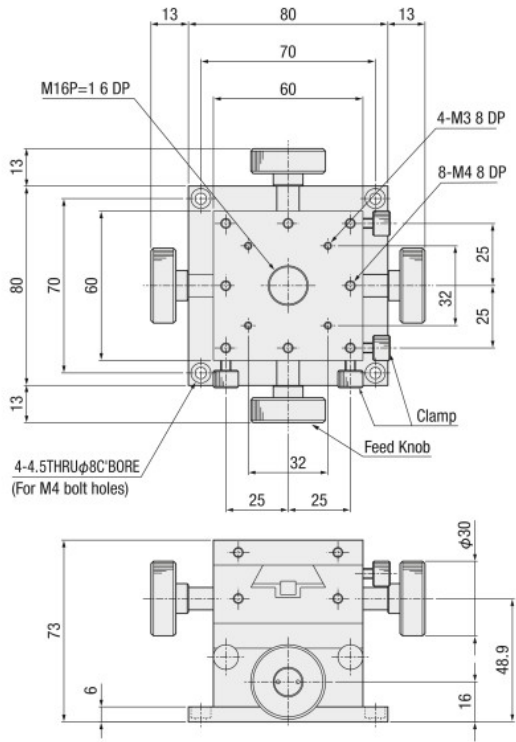

Dimensional outline drawings

B06-12

B06-12R

B08-112

BDBYS-60

Manual linear stage

X

XY

Z

Horizontal Z

XZ

Horizontal XZ

XYZ

Horizontal XYZ

Goniometer

Rotary

Unit

Accessories

Linear Ball

Cross Roller

Dovetail

25

30

40