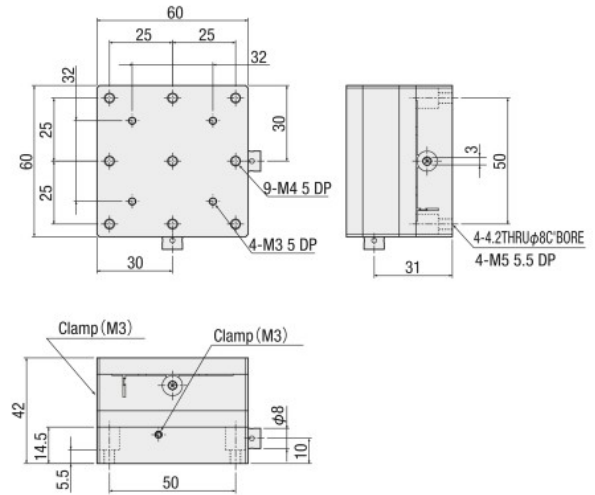

Dimensional outline drawings

B06-12

B06-12R

B08-112

BDBYS-60

Manual linear stage

X

XY

Z

Horizontal Z

XZ

Horizontal XZ

XYZ

Horizontal XYZ

Goniometer

Rotary

Unit

Accessories

Linear Ball

Cross Roller

Dovetail

25

30

40