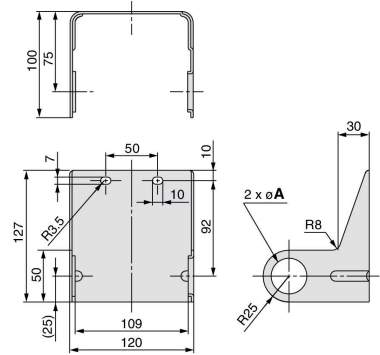

FQ1 Series

Dimensions

Bracket

| Part number | A | Applicable port size |
|-------------|------|----------------------|
| BP-13S | 34.5 | Rc 1 |
| BP-14S | 27.5 | Rc 3/4 |
| BP-15S | 22 | Rc 1/2 |

| Model | A | B | P | No. of elements |
|--------|-----|-----|-------------|-----------------|
| FQ1010 | 204 | 267 | 1/2, 3/4 | L125 x 1 |
| FQ1011 | 332 | 395 | 1/2, 3/4, 1 | L250 x 1 |
| FQ1012 | 593 | 656 | 3/4, 1 | L250 x 2 |