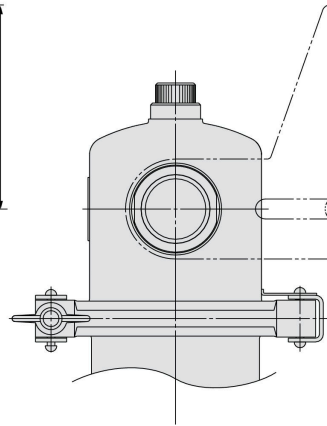

FQ1 Series

Dimensions

Bracket

| Part number | A | Applicable port size |
|-------------|------|----------------------|
| BP-13S | 34.5 | Rc 1 |
| BP-14S | 27.5 | Rc 3/4 |
| BP-15S | 22 | Rc 1/2 |

| Model | A | B | P | No. of elements |
|--------|-----|-----|-------------|-----------------|
| FQ1010 | 204 | 267 | 1/2, 3/4 | L125 x 1 |
| FQ1011 | 332 | 395 | 1/2, 3/4, 1 | L250 x 1 |
| FQ1012 | 593 | 656 | 3/4, 1 | L250 x 2 |