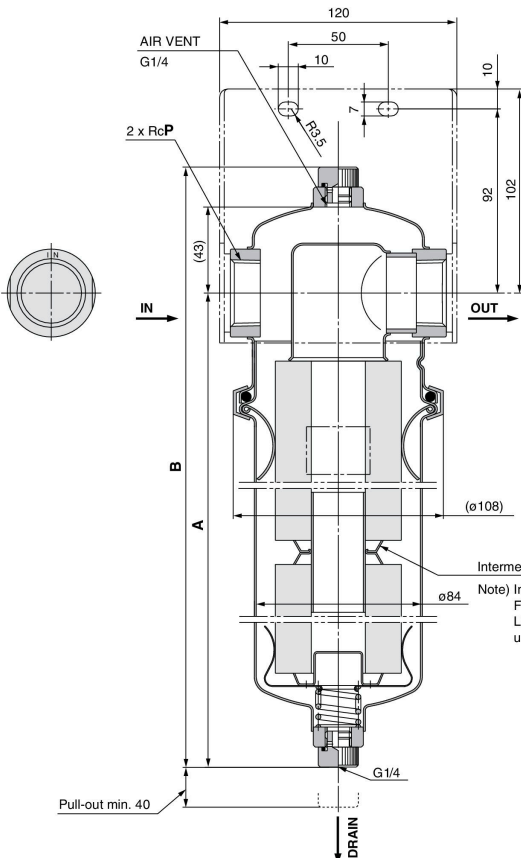

FQ1 Series

Dimensions

Bracket

| Part number | A | Applicable port size |
|-------------|------|----------------------|
| BP-13S | 34.5 | Rc 1 |
| BP-14S | 27.5 | Rc 3/4 |
| BP-15S | 22 | Rc 1/2 |

| Model | A | B | P | No. of elements |
|--------|-----|-----|-------------|-----------------|
| FQ1010 | 204 | 267 | 1/2, 3/4 | L125 x 1 |
| FQ1011 | 332 | 395 | 1/2, 3/4, 1 | L250 x 1 |
| FQ1012 | 593 | 656 | 3/4, 1 | L250 x 2 |