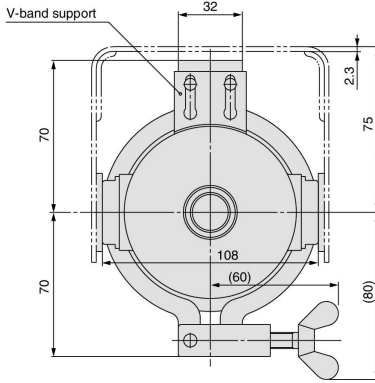

FQ1 Series

Dimensions

Bracket

| Part number | A | Applicable port size |
|-------------|------|----------------------|
| BP-13S | 34.5 | Rc 1 |
| BP-14S | 27.5 | Rc 3/4 |
| BP-15S | 22 | Rc 1/2 |

| Model | A | B | P | No. of elements |
|--------|-----|-----|-------------|-----------------|
| FQ1010 | 204 | 267 | 1/2, 3/4 | L125 x 1 |
| FQ1011 | 332 | 395 | 1/2, 3/4, 1 | L250 x 1 |
| FQ1012 | 593 | 656 | 3/4, 1 | L250 x 2 |