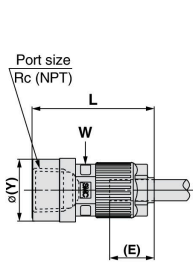

## Dimensions

### Female Connector: LQ1H-F

(E) shows the reference of the inserted tubing from the end of the nut.  
 "W" is width across flats dimension.

### Metric sizes

Model	Applicable tubing O.D.	Connection threads Rc/NPT	E	H	L	M	Min. port size	W	Y
LQ1H11-F□	ø4				26.5	11.5	2.6		
LQ1H12-F□	ø3	1/8"	10	—	26.5	11.5	1.8	10	18.5
LQ1H21-F□	ø6						3.6		
LQ1H22-F□	ø4	1/8"			35		2.6		18.5
LQ1H2C-F□	ø3		15	14		16.5	1.8	14	
LQ1H23-F□	ø6						3.6		
LQ1H24-F□	ø4	1/4"			36.5		2.6		21.5
LQ1H2F-F□	ø3						1.8		
LQ1H31-F□	ø10						7.4		
LQ1H32-F□	ø8	1/4"					5.5		21.5
LQ1H33-F□	ø6						3.6		
LQ1H34-F□	ø10						7.4		
LQ1H35-F□	ø8	3/8"	20	17	42.5	23	5.5	19	25
LQ1H36-F□	ø6						3.6		
LQ1H39-F□	ø10						7.4		
LQ1H310-F□	ø8	1/8"					5.5		18.5
LQ1H41-F□	ø12	3/8"			47.5		9.4		25
LQ1H42-F□	ø10		24	21		28	7.4		
LQ1H43-F□	ø12				50		9.4		
LQ1H44-F□	ø10	1/2"					7.4	23	29.5
LQ1H45-F□	ø8						5.5		
LQ1H46-F□	ø6		20	17	45.5	23	3.6		
LQ1H49-F□	ø12	1/4"	29	26	56.5	39	9.4	32	21.5
LQ1H410-F□	ø12	1/8"	24	21	46.5	28	8.2	23	18.5
LQ1H51-F□	ø19						15		
LQ1H52-F□	ø12	1/2"			58.5		9.4		29.5
LQ1H53-F□	ø19						15		
LQ1H54-F□	ø12	3/4"	29	26	60	39	9.4	32	36
LQ1H58-F□	ø19	1/4"			56.5		10.7		21.5
LQ1H59-F□	ø19	3/8"			56		14		25
LQ1H61-F□	ø25				75		21.2		
LQ1H62-F□	ø19	3/4"				49	15		36
LQ1H63-F□	ø25		39.5	36			21.2		
LQ1H64-F□	ø19	1"			78.5		15		44.5