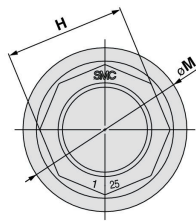

## Dimensions

### Female Connector: LQ1H-F

(E) shows the reference of the inserted tubing from the end of the nut.  
 "W" is width across flats dimension.

### Metric sizes

Model	Applicable tubing O.D.	Connection threads Rc/NPT	E	H	L	M	Min. port size	W	Y
LQ1H11-F□	ø4				26.5	11.5	2.6		
LQ1H12-F□	ø3	1/8"	10	—	26.5	11.5	1.8	10	18.5
LQ1H21-F□	ø6						3.6		
LQ1H22-F□	ø4	1/8"			35		2.6		18.5
LQ1H2C-F□	ø3		15	14		16.5	1.8	14	
LQ1H23-F□	ø6						3.6		
LQ1H24-F□	ø4	1/4"			36.5		2.6		21.5
LQ1H2F-F□	ø3						1.8		
LQ1H31-F□	ø10						7.4		
LQ1H32-F□	ø8	1/4"					5.5		21.5
LQ1H33-F□	ø6						3.6		
LQ1H34-F□	ø10						7.4		
LQ1H35-F□	ø8	3/8"	20	17	42.5	23	5.5	19	25
LQ1H36-F□	ø6						3.6		
LQ1H39-F□	ø10						7.4		
LQ1H310-F□	ø8	1/8"					5.5		18.5
LQ1H41-F□	ø12	3/8"			47.5		9.4		25
LQ1H42-F□	ø10		24	21		28	7.4		
LQ1H43-F□	ø12				50		9.4		
LQ1H44-F□	ø10	1/2"					7.4	23	29.5
LQ1H45-F□	ø8						5.5		
LQ1H46-F□	ø6		20	17	45.5	23	3.6		
LQ1H49-F□	ø12	1/4"	29	26	56.5	39	9.4	32	21.5
LQ1H410-F□	ø12	1/8"	24	21	46.5	28	8.2	23	18.5
LQ1H51-F□	ø19						15		
LQ1H52-F□	ø12	1/2"			58.5		9.4		29.5
LQ1H53-F□	ø19						15		
LQ1H54-F□	ø12	3/4"	29	26	60	39	9.4	32	36
LQ1H58-F□	ø19	1/4"			56.5		10.7		21.5
LQ1H59-F□	ø19	3/8"			56		14		25
LQ1H61-F□	ø25				75		21.2		
LQ1H62-F□	ø19	3/4"				49	15		36
LQ1H63-F□	ø25		39.5	36			21.2		
LQ1H64-F□	ø19	1"			78.5		15		44.5