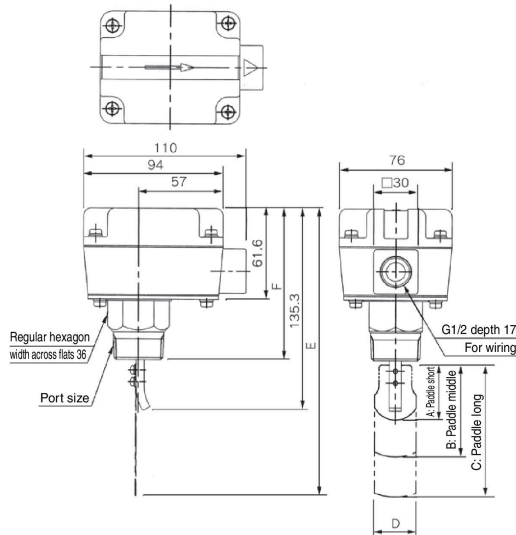

Dimensions

Standard type: 300/301/303

Part no.	Dimensions	Port size	A	B	C	D	E	F
IF300		3/4	28	31	34	22	137	101
IF301		1	37	62	89	28	188	98
IF303		1	29	39	56	28	155	98

Dripproof/Rainproof type: 310/311/313

Part no.	Dimensions	Port size	A	B	C	D	E	F
IF310		3/4	28	31	34	22	137	101
IF311		1	37	62	89	28	188	98
IF313		1	29	39	56	28	155	98

Splashproof/Low jetproof type: 320/321/323

Part no.	Dimensions	Port size	A	B	C	D	E	F
IF320		3/4	28	31	34	22	141.3	105.4
IF321		1	37	62	89	28	194	104
IF323		1	29	39	56	28	161	104