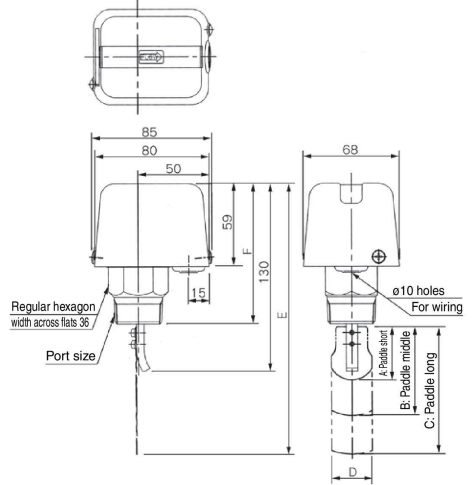

Dimensions

Standard type: 300/301/303

Part no.	Dimensions	Port size	A	B	C	D	E	F
IF300		3/4	28	31	34	22	137	101
IF301		1	37	62	89	28	188	98
IF303		1	29	39	56	28	155	98

Dripproof/Rainproof type: 310/311/313

Part no.	Dimensions	Port size	A	B	C	D	E	F
IF310		3/4	28	31	34	22	137	101
IF311		1	37	62	89	28	188	98
IF313		1	29	39	56	28	155	98

Splashproof/Low jetproof type: 320/321/323

Part no.	Dimensions	Port size	A	B	C	D	E	F
IF320		3/4	28	31	34	22	141.3	105.4
IF321		1	37	62	89	28	194	104
IF323		1	29	39	56	28	161	104