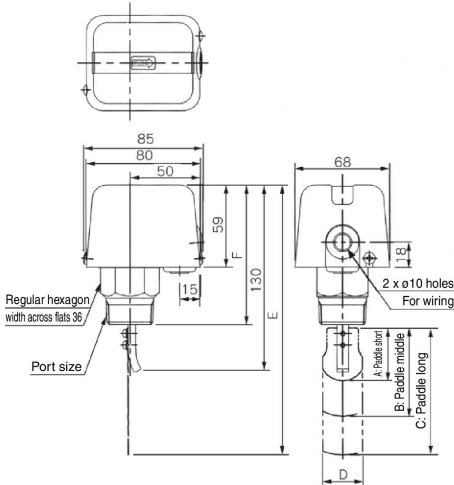

Dimensions

Standard type: 300/301/303

Part no.	Dimensions	Port size	A	B	C	D	E	F
IF300		3/4	28	31	34	22	137	101
IF301		1	37	62	89	28	188	98
IF303		1	29	39	56	28	155	98

Dripproof/Rainproof type: 310/311/313

Part no.	Dimensions	Port size	A	B	C	D	E	F
IF310		3/4	28	31	34	22	137	101
IF311		1	37	62	89	28	188	98
IF313		1	29	39	56	28	155	98

Splashproof/Low jetproof type: 320/321/323

Part no.	Dimensions	Port size	A	B	C	D	E	F
IF320		3/4	28	31	34	22	141.3	105.4
IF321		1	37	62	89	28	194	104
IF323		1	29	39	56	28	161	104