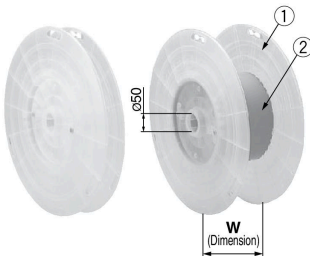

# Related Products: Tube Stand & Tube Reel **TB/TBR Series**

- Compact size without taking up space
- Easy installment just by putting tube reel
- Allows easy refilling and replacing tubes.

## Tube Reel: TBR-1/2/3/4

Applicable tubing size (mm)	Model	W
4, 6	TBR-1	90
		110 (when branch pipe is used)
8	TBR-2	140
10	TBR-3	190
12	TBR-4	240

### Spare Parts

Description	No.	Part no.	Material	Applicable model
Side plate	①	TBR-A167	PP	TBR-1,2,3,4
		TBR-A188		TBR-1
		TBR-A168		TBR-2
Branch pipe	②	TBR-A169	ABS	TBR-3
		TBR-A170		TBR-4
		TBR-A183		TBR-1
		TBR-A184		TBR-2
Fixing rod	③	TBR-A185	ABS	TBR-3
		TBR-A186		TBR-4
		TBR-A187	PP	TBR-1,2,3,4

## Tube Stand: TB-2