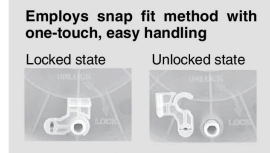

# Related Products: Tube Stand & Tube Reel **TB/TBR Series**

- Compact size without taking up space
- Easy installment just by putting tube reel
- Allows easy refilling and replacing tubes.

## Tube Reel: TBR-1/2/3/4

Applicable tubing size (mm)	Model	W
4, 6	TBR-1	90
		110 (when branch pipe is used)
8	TBR-2	140
10	TBR-3	190
12	TBR-4	240