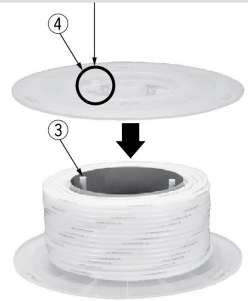

# Related Products: Tube Stand & Tube Reel **TB/TBR Series**

- Compact size without taking up space
- Easy installment just by putting tube reel
- Allows easy refilling and replacing tubes.

## Tube Reel: TBR-1/2/3/4

Applicable tubing size (mm)	Model	W
4, 6	TBR-1	90
		110 (when branch pipe is used)
8	TBR-2	140
10	TBR-3	190
12	TBR-4	240

### Spare Parts

Description	No.	Part no.	Material	Applicable model
Side plate	①	TBR-A167	PP	TBR-1,2,3,4
		TBR-A188		TBR-1
		TBR-A168		TBR-2
Branch pipe	②	TBR-A169	ABS	TBR-3
		TBR-A170		TBR-4
		TBR-A183		TBR-1
		TBR-A184		TBR-2
Fixing rod	③	TBR-A185	ABS	TBR-3
		TBR-A186		TBR-4
		TBR-A187	PP	TBR-1,2,3,4

## Tube Stand: TB-2