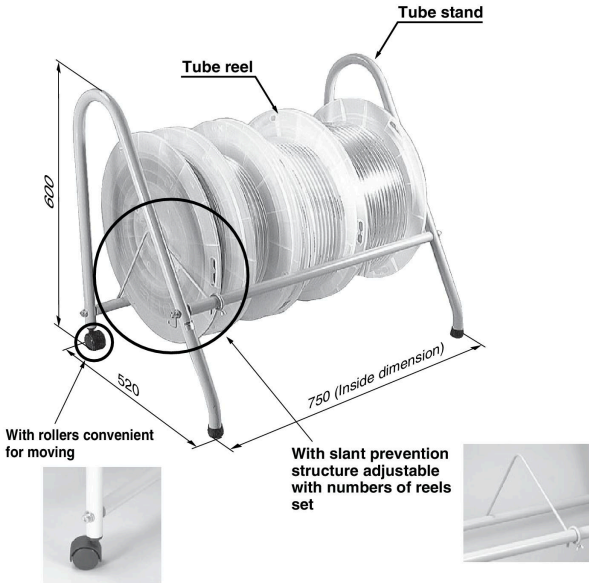

# Related Products: Tube Stand & Tube Reel **TB/TBR Series**

- Compact size without taking up space
- Easy installment just by putting tube reel
- Allows easy refilling and replacing tubes.

## Tube Reel: TBR-1/2/3/4

Applicable tubing size (mm)	Model	W
4, 6	TBR-1	90
		110 (when branch pipe is used)
8	TBR-2	140
10	TBR-3	190
12	TBR-4	240

### Spare Parts

Description	No.	Part no.	Material	Applicable model
Side plate	①	TBR-A167	PP	TBR-1,2,3,4
		TBR-A188		TBR-1
		TBR-A168		TBR-2
Branch pipe	②	TBR-A169	ABS	TBR-3
		TBR-A170		TBR-4
		TBR-A183		TBR-1
		TBR-A184		TBR-2
Fixing rod	③	TBR-A185	ABS	TBR-3
		TBR-A186		TBR-4
		TBR-A187	PP	TBR-1,2,3,4

## Tube Stand: TB-2