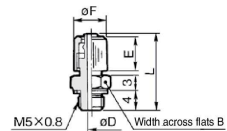

Model	A	C	øD	L	Effective area (mm ²)	Weight (g)
MS-5ALHU-3	8	4.5	1.6	11.8	1.1	3
MS-5ALHU-4	8.8	5	1.8	12.6	1.4	3.1
MS-5ALHU-6	10.8	7	2.5	14.6	2.4	3.7

MS-5ALHU-3, -4

MS-5ALHU-6

Hose Nipple: MS-5H-4/6

Model	B	øD	L	E	øF	Effective area (mm ²)	Weight (g)
MS-5H-4	7	1.8	15.5	7	6.5	2.1	2.5
MS-5H-6	8	2.5	16.5	8	8.5	4.0	3.7

Hose Elbow: MS-5HLH-4/6

Model	A	B	C	øD	E	øF	L	M	N	Effective area (mm ²)	Weight (g)
MS-5HLH-4	12	7	8.5	1.8	7	6.5	15.8	15	5.5	1.4	4.2
MS-5HLH-6	13.5	8	9.5	2.5	8	8.5	17.8	16	6	2.5	6.2

Universal Elbow: MS-5UL

Effective area: 2.4 mm²
Weight: 4.5 g

Universal Tee: MS-5UT

Effective area: 2.4 mm²
Weight: 4.5 g