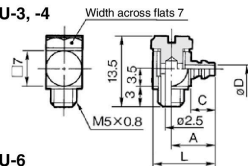

MS Series

Barb Fitting for Soft Tube: MS-5AU-3/4/6

Model	C	øD	L	Effective area (mm ²)	Weight (g)
MS-5AU-3	4.5	1.6	11.5	1.7	1.4
MS-5AU-4	5	1.8	12	2.1	1.5
MS-5AU-6	7	2.5	14	4.0	1.7

Barb Elbow for Soft Nylon: MS-5ALHU-3/4/6

Model	A	C	øD	L	Effective area (mm ²)	Weight (g)
MS-5ALHU-3	8	4.5	1.6	11.8	1.1	3
MS-5ALHU-4	8.8	5	1.8	12.6	1.4	3.1
MS-5ALHU-6	10.8	7	2.5	14.6	2.4	3.7

MS-5ALHU-3, -4

MS-5ALHU-6

Hose Nipple: MS-5H-4/6

Model	B	øD	L	E	øF	Effective area (mm ²)	Weight (g)
MS-5H-4	7	1.8	15.5	7	6.5	2.1	2.5
MS-5H-6	8	2.5	16.5	8	8.5	4.0	3.7

Hose Elbow: MS-5HLH-4/6

Model	A	B	C	øD	E	øF	L	M	N	Effective area (mm ²)	Weight (g)
MS-5HLH-4	12	7	8.5	1.8	7	6.5	15.8	15	5.5	1.4	4.2
MS-5HLH-6	13.5	8	9.5	2.5	8	8.5	17.8	16	6	2.5	6.2

Universal Elbow: MS-5UL

Effective area: 2.4 mm²
Weight: 4.5 g

Universal Tee: MS-5UT

Effective area: 2.4 mm²
Weight: 4.5 g