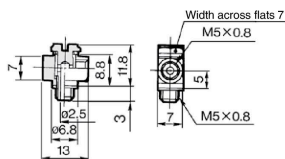

Model	A	C	øD	L	Effective area (mm ²)	Weight (g)
MS-5ALHU-3	8	4.5	1.6	11.8	1.1	3
MS-5ALHU-4	8.8	5	1.8	12.6	1.4	3.1
MS-5ALHU-6	10.8	7	2.5	14.6	2.4	3.7

MS-5ALHU-3, -4

MS-5ALHU-6

Hose Nipple: MS-5H-4/6

Model	B	øD	L	E	øF	Effective area (mm ²)	Weight (g)
MS-5H-4	7	1.8	15.5	7	6.5	2.1	2.5
MS-5H-6	8	2.5	16.5	8	8.5	4.0	3.7

Hose Elbow: MS-5HLH-4/6

Model	A	B	C	øD	E	øF	L	M	N	Effective area (mm ²)	Weight (g)
MS-5HLH-4	12	7	8.5	1.8	7	6.5	15.8	15	5.5	1.4	4.2
MS-5HLH-6	13.5	8	9.5	2.5	8	8.5	17.8	16	6	2.5	6.2

Universal Elbow: MS-5UL

Effective area: 2.4 mm²
Weight: 4.5 g

Universal Tee: MS-5UT

Effective area: 2.4 mm²
Weight: 4.5 g