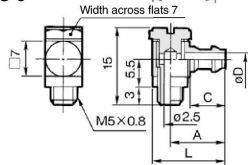

MS Series

Barb Fitting for Soft Tube: MS-5AU-3/4/6

Model	C	øD	L	Effective area (mm ²)	Weight (g)
MS-5AU-3	4.5	1.6	11.5	1.7	1.4
MS-5AU-4	5	1.8	12	2.1	1.5
MS-5AU-6	7	2.5	14	4.0	1.7

Barb Elbow for Soft Nylon: MS-5ALHU-3/4/6

Model	A	C	øD	L	Effective area (mm ²)	Weight (g)
MS-5ALHU-3	8	4.5	1.6	11.8	1.1	3
MS-5ALHU-4	8.8	5	1.8	12.6	1.4	3.1
MS-5ALHU-6	10.8	7	2.5	14.6	2.4	3.7

MS-5ALHU-3, -4

MS-5ALHU-6

Hose Nipple: MS-5H-4/6

Model	B	øD	L	E	øF	Effective area (mm ²)	Weight (g)
MS-5H-4	7	1.8	15.5	7	6.5	2.1	2.5
MS-5H-6	8	2.5	16.5	8	8.5	4.0	3.7

Hose Elbow: MS-5HLH-4/6

Model	A	B	C	øD	E	øF	L	M	N	Effective area (mm ²)	Weight (g)
MS-5HLH-4	12	7	8.5	1.8	7	6.5	15.8	15	5.5	1.4	4.2
MS-5HLH-6	13.5	8	9.5	2.5	8	8.5	17.8	16	6	2.5	6.2

Universal Elbow: MS-5UL

Effective area: 2.4 mm²
Weight: 4.5 g

Universal Tee: MS-5UT

Effective area: 2.4 mm²
Weight: 4.5 g