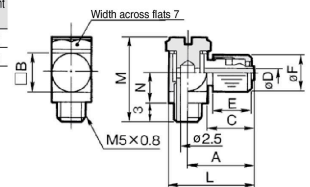

Model	A	C	øD	L	Effective area (mm ²)	Weight (g)
MS-5ALHU-3	8	4.5	1.6	11.8	1.1	3
MS-5ALHU-4	8.8	5	1.8	12.6	1.4	3.1
MS-5ALHU-6	10.8	7	2.5	14.6	2.4	3.7

MS-5ALHU-3, -4

MS-5ALHU-6

Hose Nipple: MS-5H-4/6

Model	B	øD	L	E	øF	Effective area (mm ²)	Weight (g)
MS-5H-4	7	1.8	15.5	7	6.5	2.1	2.5
MS-5H-6	8	2.5	16.5	8	8.5	4.0	3.7

Hose Elbow: MS-5HLH-4/6

Model	A	B	C	øD	E	øF	L	M	N	Effective area (mm ²)	Weight (g)
MS-5HLH-4	12	7	8.5	1.8	7	6.5	15.8	15	5.5	1.4	4.2
MS-5HLH-6	13.5	8	9.5	2.5	8	8.5	17.8	16	6	2.5	6.2

Universal Elbow: MS-5UL

Effective area: 2.4 mm²
Weight: 4.5 g

Universal Tee: MS-5UT

Effective area: 2.4 mm²
Weight: 4.5 g