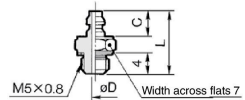

MS Series

Barb Fitting for Soft Tube: MS-5AU-3/4/6

Model	C	øD	L	Effective area (mm ²)	Weight (g)
MS-5AU-3	4.5	1.6	11.5	1.7	1.4
MS-5AU-4	5	1.8	12	2.1	1.5
MS-5AU-6	7	2.5	14	4.0	1.7

Barb Elbow for Soft Nylon: MS-5ALHU-3/4/6

Model	A	C	øD	L	Effective area (mm ²)	Weight (g)
MS-5ALHU-3	8	4.5	1.6	11.8	1.1	3
MS-5ALHU-4	8.8	5	1.8	12.6	1.4	3.1
MS-5ALHU-6	10.8	7	2.5	14.6	2.4	3.7

MS-5ALHU-3, -4

MS-5ALHU-6

Hose Nipple: MS-5H-4/6

Model	B	øD	L	E	øF	Effective area (mm ²)	Weight (g)
MS-5H-4	7	1.8	15.5	7	6.5	2.1	2.5
MS-5H-6	8	2.5	16.5	8	8.5	4.0	3.7

Hose Elbow: MS-5HLH-4/6

Model	A	B	C	øD	E	øF	L	M	N	Effective area (mm ²)	Weight (g)
MS-5HLH-4	12	7	8.5	1.8	7	6.5	15.8	15	5.5	1.4	4.2
MS-5HLH-6	13.5	8	9.5	2.5	8	8.5	17.8	16	6	2.5	6.2

Universal Elbow: MS-5UL

Effective area: 2.4 mm²
Weight: 4.5 g

Universal Tee: MS-5UT

Effective area: 2.4 mm²
Weight: 4.5 g