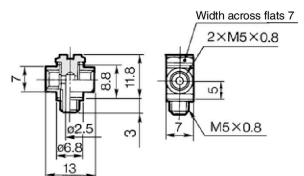

Model	A	C	øD	L	Effective area (mm ²)	Weight (g)
MS-5ALHU-3	8	4.5	1.6	11.8	1.1	3
MS-5ALHU-4	8.8	5	1.8	12.6	1.4	3.1
MS-5ALHU-6	10.8	7	2.5	14.6	2.4	3.7

MS-5ALHU-3, -4

MS-5ALHU-6

Hose Nipple: MS-5H-4/6

Model	B	øD	L	E	øF	Effective area (mm ²)	Weight (g)
MS-5H-4	7	1.8	15.5	7	6.5	2.1	2.5
MS-5H-6	8	2.5	16.5	8	8.5	4.0	3.7

Hose Elbow: MS-5HLH-4/6

Model	A	B	C	øD	E	øF	L	M	N	Effective area (mm ²)	Weight (g)
MS-5HLH-4	12	7	8.5	1.8	7	6.5	15.8	15	5.5	1.4	4.2
MS-5HLH-6	13.5	8	9.5	2.5	8	8.5	17.8	16	6	2.5	6.2

Universal Elbow: MS-5UL

Effective area: 2.4 mm²
Weight: 4.5 g

Universal Tee: MS-5UT

Effective area: 2.4 mm²
Weight: 4.5 g