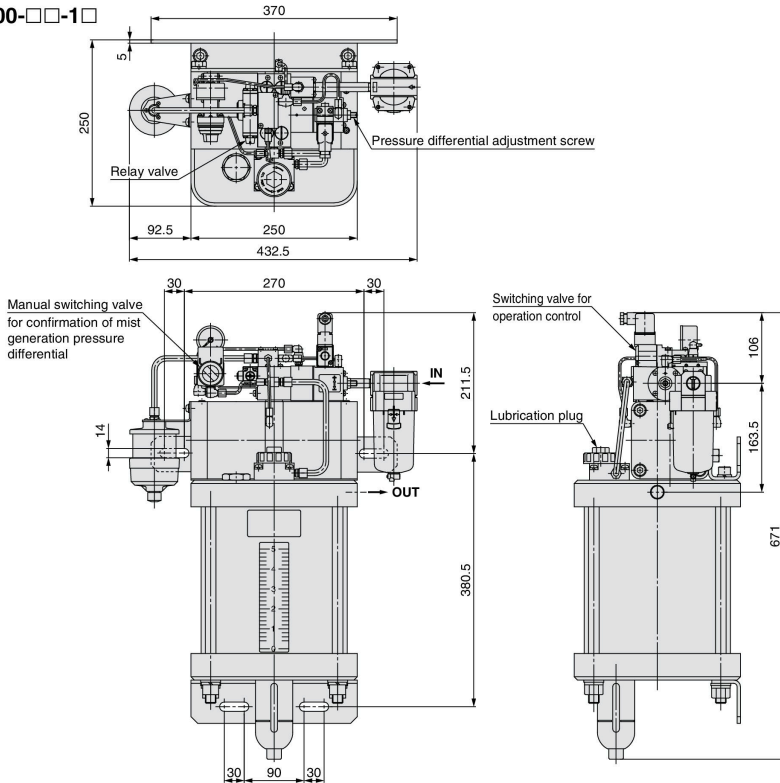

Dimensions

ALB900-□□-1□

AL800
AL900
ALF
ALT
ALD
ALB
LMU
ALIP
AEP
HEP

Bypass Lubrication Adapter

ALBA90-10/20

ALBA90-30

Part no.	Port size Rc	A	B	C	D	E	F
ALBA90-10	1	150	42.7	45	40	35	80
ALBA90-20	2	165	76.3	65	60	40	80