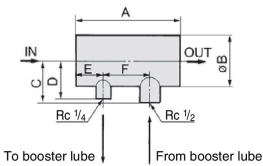

Dimensions

ALB900-□□-1□

AL800
AL900
ALF
ALT
ALD
ALB
LMU
ALIP
AEP
HEP

Bypass Lubrication Adapter

ALBA90-10/20

ALBA90-30

Part no.	Port size Rc	A	B	C	D	E	F
ALBA90-10	1	150	42.7	45	40	35	80
ALBA90-20	2	165	76.3	65	60	40	80