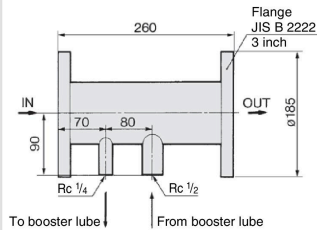

Dimensions

ALB900-□□-1□

AL800
AL900
ALF
ALT
ALD
ALB
LMU
ALIP
AEP
HEP

Bypass Lubrication Adapter

ALBA90-10/20

ALBA90-30

Part no.	Port size Rc	A	B	C	D	E	F
ALBA90-10	1	150	42.7	45	40	35	80
ALBA90-20	2	165	76.3	65	60	40	80