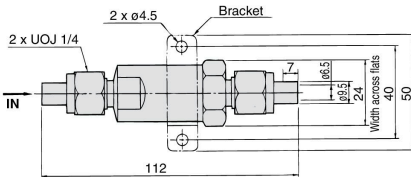

Dimensions

SFB100/200: Rc 1/4
SFB101/201: NPT 1/4
SFB104: M5

Model	Connection
SFB100-02, 200-02	Rc 1/4
SFB101-02, 201-02	NPT 1/4
SFB104-M5	M5

SFB102-02, SFB202-02: TSJ 1/4 (Tube Swage Joint)

SFB103-02, SFB203-02: UOJ 1/4 (Union O-ring Joint)