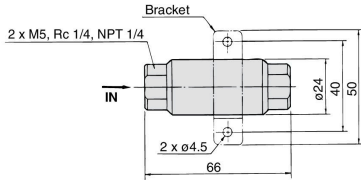

Dimensions

SFB100/200: Rc 1/4
SFB101/201: NPT 1/4
SFB104: M5

Model	Connection
SFB100-02, 200-02	Rc 1/4
SFB101-02, 201-02	NPT 1/4
SFB104-M5	M5

SFB102-02, SFB202-02: TSJ 1/4 (Tube Swage Joint)

SFB103-02, SFB203-02: UOJ 1/4 (Union O-ring Joint)