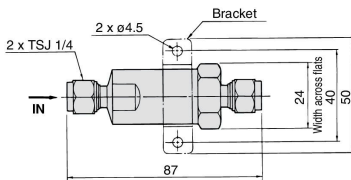

Dimensions

SFB100/200: Rc 1/4
SFB101/201: NPT 1/4
SFB104: M5

Model	Connection
SFB100-02, 200-02	Rc 1/4
SFB101-02, 201-02	NPT 1/4
SFB104-M5	M5

SFB102-02, SFB202-02: TSJ 1/4 (Tube Swage Joint)

SFB103-02, SFB203-02: UOJ 1/4 (Union O-ring Joint)