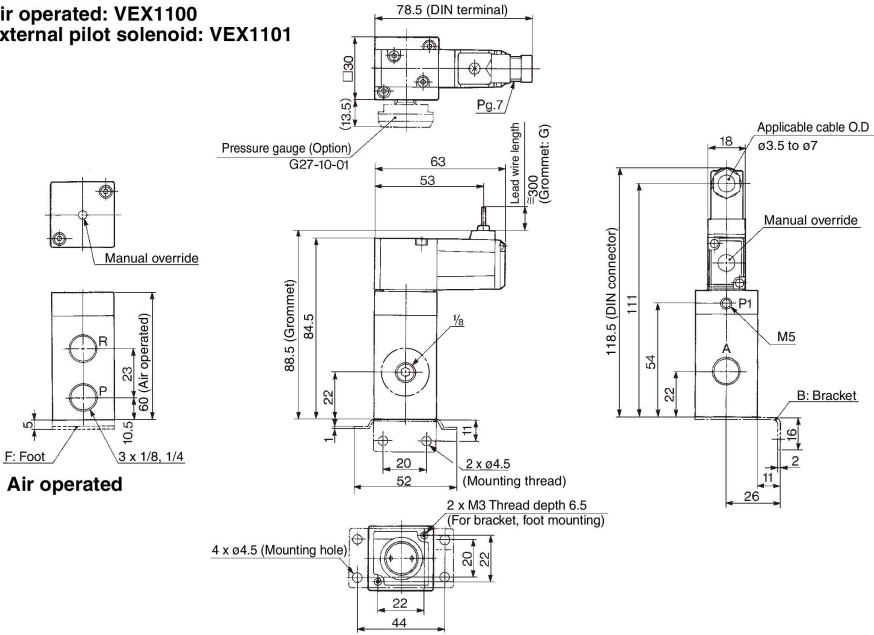

VEX1 Series

Dimensions

Air operated: VEX1100
External pilot solenoid: VEX1101

Air operated

Air operated: VEX1200
External pilot solenoid: VEX1201

Air operated

⚠ Caution

How to Use DIN Terminal

Refer to page 1418 for VK300 series.