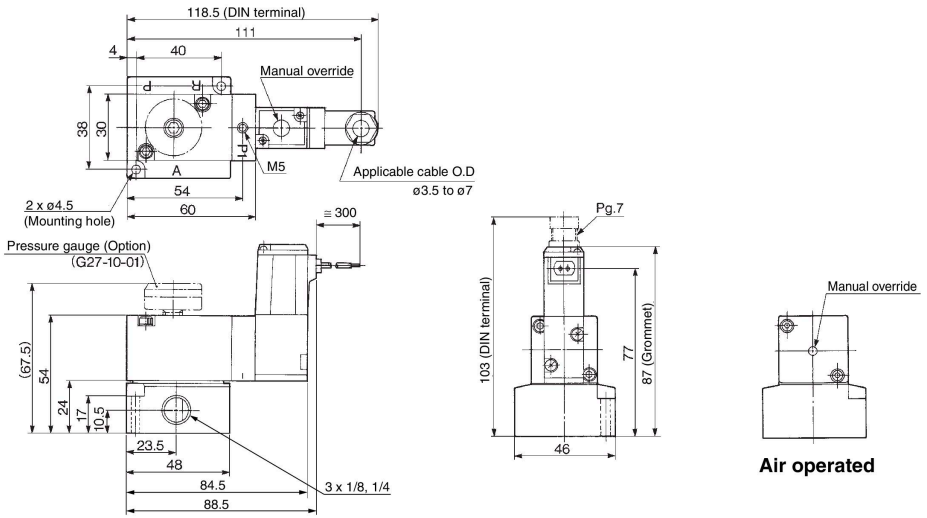

VEX1 Series

Dimensions

Air operated: VEX1100
External pilot solenoid: VEX1101

Air operated

Air operated: VEX1200
External pilot solenoid: VEX1201

Air operated

⚠ Caution

How to Use DIN Terminal

Refer to page 1418 for VK300 series.