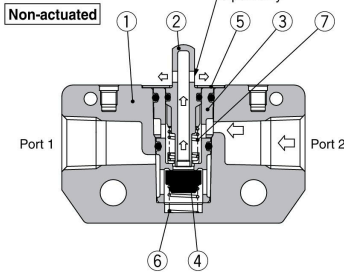

How to Order

VM1 3 1 [ ] - 01 - 01 [ ] [ ] A - [ ] - [ ]

Number of ports

2	2 port
3	3 port
5	5 port (Twist selector 3 position only)

Piping direction and the height of plunger

0	Side ported	Long
1		Short
2	Bottom ported	Long
3		Short

Body option

Nil	Side mounting
U	With bottom mounting thread

Note) U: Applicable only to side ported type

Port size

01	Rc1/8	
N01	NPT1/8	Side ported only
F01	G1/8	
M5	M5 x 0.8	Bottom ported only

Actuator type*

Actuator type	Side ported		Bottom ported	
	Long	Short	Long	Short
00	Basic	○	○	○
01	Roller lever	×	○	×
02	One way roller lever	×	○	×
05	Straight plunger	○	×	×
06	Roller plunger	○	×	×
07	Cross roller plunger	○	×	×
08	Toggle lever	○	×	×
30	Push button (Mushroom)	○	×	×
32	Push button (Extended)	○	×	×
33	Push button (Flush)	○	×	×
34	Twist selector (2 position)	○	×	×
36	Key selector (2 position)	○	×	×
35	Twist selector (3 position)	×	○	×

Combination possible: ○ Combination impossible: ×

Made to Order (Pages 1608, 1609)

X207	Alternate type, Mushroom push button
X219	Push-lock turn-reset type, Mushroom push button

Note) Applicable only to push button (mushroom)

Bracket option

Nil	None
B	With bracket

Suffix for indicator

Nil	None
Z	With miniature indicator

Note) Applicable only to bottom ported type

Suffix for actuator*

S	Hard steel roller	
R	Red	Color of push button, selector
B	Black	
G	Green	
Y	Yellow	

* Refer to the table on page 1588 for combinations of actuator type and suffix.

Construction

Side ported