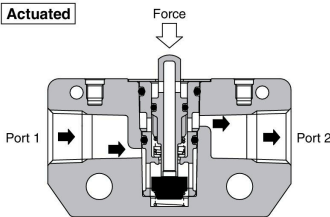

How to Order

VM1 3 1 [ ] - 01 - 01 [ ] [ ] A - [ ] - [ ]

Number of ports

2	2 port
3	3 port
5	5 port (Twist selector 3 position only)

Piping direction and the height of plunger

0	Side ported	Long
1		Short
2	Bottom ported	Long
3		Short

Body option

Nil	Side mounting
U	With bottom mounting thread

Note) U: Applicable only to side ported type

Port size

01	Rc1/8	
N01	NPT1/8	Side ported only
F01	G1/8	
M5	M5 x 0.8	Bottom ported only

Actuator type*

Actuator type	Side ported		Bottom ported	
	Long	Short	Long	Short
00	Basic	○	○	○
01	Roller lever	×	○	×
02	One way roller lever	×	○	×
05	Straight plunger	○	×	×
06	Roller plunger	○	×	×
07	Cross roller plunger	○	×	×
08	Toggle lever	○	×	×
30	Push button (Mushroom)	○	×	×
32	Push button (Extended)	○	×	×
33	Push button (Flush)	○	×	×
34	Twist selector (2 position)	○	×	×
36	Key selector (2 position)	○	×	×
35	Twist selector (3 position)	×	○	×

Combination possible: ○ Combination impossible: ×

Made to Order (Pages 1608, 1609)

X207	Alternate type, Mushroom push button
X219	Push-lock turn-reset type, Mushroom push button

Note) Applicable only to push button (mushroom)

Bracket option

Nil	None
B	With bracket

Suffix for indicator

Nil	None
Z	With miniature indicator

Note) Applicable only to bottom ported type

Suffix for actuator*

S	Hard steel roller	
R	Red	Color of push button, selector
B	Black	
G	Green	
Y	Yellow	

* Refer to the table on page 1588 for combinations of actuator type and suffix.

Construction

Side ported