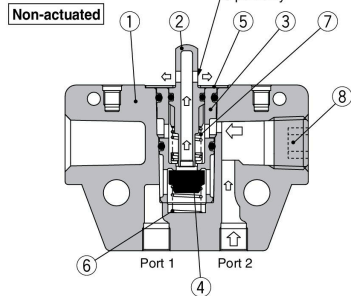

Bottom ported

Component Parts

No.	Description	Material	Note
1	Valve	ZDC	White coated
2	Plunger	Polyacetal	2 port Gray
			3 port White
3	Valve sheet	PBT	
4	Valve	NBR	

No.	Description	Material	Note
5	Plunger retainer	Stainless steel	
6	Spring	Stainless steel	
7	Spring	Spring steel	
8	Hexagon socket head taper plug	Rolled steel	

- VM
- VMG
- VR
- VR51
- VHK
- VH
- VHS □
- VHS