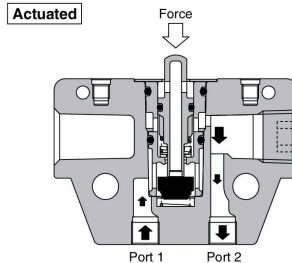

Bottom ported

Component Parts

No.	Description	Material	Note
1	Valve	ZDC	White coated
2	Plunger	Polyacetal	2 port Gray
			3 port White
3	Valve sheet	PBT	
4	Valve	NBR	

No.	Description	Material	Note
5	Plunger retainer	Stainless steel	
6	Spring	Stainless steel	
7	Spring	Spring steel	
8	Hexagon socket head taper plug	Rolled steel	

- VM
- VMG
- VR
- VR51
- VHK
- VH
- VHS □
- VHS