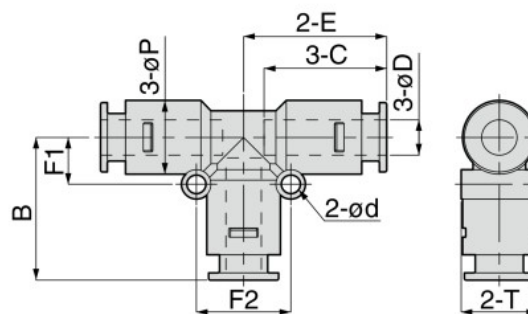

RoHS compliant

Unit : mm

Model code	Tube O.D. øD	R	A	B	L	Tube end C	øP	E	Hex. H	Effective area (mm <sup>2</sup> )	Weight (g)	CAD file name
APB4-01 ④⑤⑥	4	R1/8	8	23	24.3	18.9	10.5	21.65	10	4.5	4.6	APB4-01
APB6-01 ④⑤⑥	6	R1/8	8	25.5	27.8	20.8	12.5	24.25	12	10	7.6	APB6-01
APB6-02 ④⑤⑥		R1/4	11	29.5	29.7				14		8.8	APB6-02
APB6-03 ④⑤⑥		R3/8	12	31.5	31.4				17		9.4	APB6-03
APB8-01 ④⑤⑥	8	R1/8	8	27.5	30.8	22.3	14.5	26.75	14	20	10	APB8-01
APB8-02 ④⑤⑥		R1/4	11	31.5	32.7				17		11	APB8-02
APB8-03 ④⑤⑥		R3/8	12	33.5	34.4				17		11.3	APB8-03
APB10-02 ④⑤⑥	10	R1/4	11	33.5	36.4	25	17.8	30.5	17	34	14	APB10-02
APB10-03 ④⑤⑥		R3/8	12	35.5	38.1						16	APB10-03
APB12-02 ④⑤⑥	12	R1/4	11	37.5	42.5	28.4	22	35.4	22	38	23	APB12-02
APB12-03 ④⑤⑥		R3/8	12	39.5	44.2						24	APB12-03
APB12-04 ④⑤⑥		R1/2	15	42.5	45.3					26	APB12-04	

- ※ 1. "L" is a reference value for height dimension after tightening thread.
- ※ 2. ④ in Model code / Replaced with "E" (EPDM), or "N" (NBR) for Seal rubber material change (No code: FKM)
- ※ 3. ⑤ in Model code / Replaced with "TP" for Seal tape
- ※ 4. ⑥ in Model code / Replaced with "C" for Clean-room package

# APE Union Tee

RoHS compliant

Unit : mm

Model code	Tube O.D. øD	Tube end C	E	B	øP	ød	F1	F2	T	Effective area (mm <sup>2</sup> )	Weight (g)	CAD file name
APE4 ④⑥	4	18.9	21.65	21.7	10.5	3.2	7	14	11	3.8	5.3	APE4
APE6 ④⑥	6	20.8	24.25	24.3	12.5	3.2	8	16	13	9	7.4	APE6
APE8 ④⑥	8	22.3	26.75	26.8	14.5	4.2	9.5	19	15	19	9	APE8
APE10 ④⑥	10	25	30.5	30.5	17.8	4.2	11	22	18	32	14	APE10
APE12 ④⑥	12	28.4	35.4	35.4	22	4.2	12.5	25	22.5	43	27	APE12