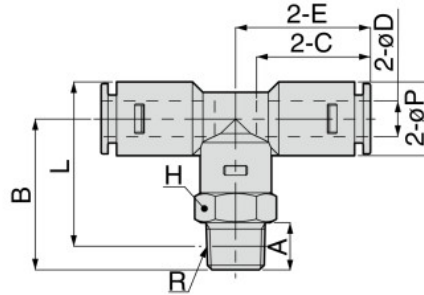

# APB Branch Tee

FITTING CONTROLLER VALVE TUBE

MAKE-TO-ORDER PRODUCTS

176

Chemical Series  
PP Series  
EG Series  
Anti-sweater & Brass Series  
De Temperature Control  
Minimal Series  
Stop Fitting Series  
Rotary Series  
Twist-Proof Fitting  
Block and Connector  
Coupling  
Color Cap

RoHS compliant

Unit : mm

Model code	Tube O.D. øD	R	A	B	L	Tube end C	øP	E	Hex. H	Effective area (mm <sup>2</sup> )	Weight (g)	CAD file name
APB4-01 ④⑤⑥	4	R1/8	8	23	24.3	18.9	10.5	21.65	10	4.5	4.6	APB4-01
APB6-01 ④⑤⑥	6	R1/8	8	25.5	27.8	20.8	12.5	24.25	12	10	7.6	APB6-01
APB6-02 ④⑤⑥		R1/4	11	29.5	29.7				14		8.8	APB6-02
APB6-03 ④⑤⑥		R3/8	12	31.5	31.4				17		9.4	APB6-03
APB8-01 ④⑤⑥	8	R1/8	8	27.5	30.8	22.3	14.5	26.75	14	20	10	APB8-01
APB8-02 ④⑤⑥		R1/4	11	31.5	32.7				17		11	APB8-02
APB8-03 ④⑤⑥		R3/8	12	33.5	34.4				17		11.3	APB8-03
APB10-02 ④⑤⑥	10	R1/4	11	33.5	36.4	25	17.8	30.5	17	34	14	APB10-02
APB10-03 ④⑤⑥		R3/8	12	35.5	38.1						16	APB10-03
APB12-02 ④⑤⑥	12	R1/4	11	37.5	42.5	28.4	22	35.4	22	38	23	APB12-02
APB12-03 ④⑤⑥		R3/8	12	39.5	44.2						24	APB12-03
APB12-04 ④⑤⑥		R1/2	15	42.5	45.3					26	APB12-04	

- ※ 1. "L" is a reference value for height dimension after tightening thread.
- ※ 2. ④ in Model code / Replaced with "E" (EPDM), or "N" (NBR) for Seal rubber material change (No code: FKM)
- ※ 3. ⑤ in Model code / Replaced with "TP" for Seal tape
- ※ 4. ⑥ in Model code / Replaced with "C" for Clean-room package

# APE Union Tee

RoHS compliant

Unit : mm

Model code	Tube O.D. øD	Tube end C	E	B	øP	ød	F1	F2	T	Effective area (mm <sup>2</sup> )	Weight (g)	CAD file name
APE4 ④⑥	4	18.9	21.65	21.7	10.5	3.2	7	14	11	3.8	5.3	APE4
APE6 ④⑥	6	20.8	24.25	24.3	12.5	3.2	8	16	13	9	7.4	APE6
APE8 ④⑥	8	22.3	26.75	26.8	14.5	4.2	9.5	19	15	19	9	APE8
APE10 ④⑥	10	25	30.5	30.5	17.8	4.2	11	22	18	32	14	APE10
APE12 ④⑥	12	28.4	35.4	35.4	22	4.2	12.5	25	22.5	43	27	APE12