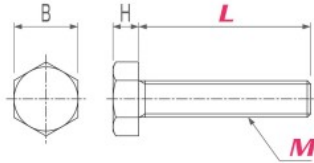

# PEEK/BT

ポリエーテルエーテルケトン / 六角ボルト  
Polyether ether ketone / Hexagon head bolt

| 品番<br>Product number |       | PEEK/BT-M○-L○ |      |        |      |      |    |  |  |  |
|----------------------|-------|---------------|------|--------|------|------|----|--|--|--|
| M                    | M4    | M5            | M6   | M8     | M10  | M12  |    |  |  |  |
| ピッチ / Pitch          | 0.7   | 0.8           | 1    | 1.25   | 1.5  | 1.75 |    |  |  |  |
| B × H                | 7×2.8 | 8×3.5         | 10×4 | 13×5.5 | 17×7 | 19×8 |    |  |  |  |
| L                    | 8     | 100           | —    | —      | —    | —    |    |  |  |  |
|                      | 10    | 100           | 100  | 100    | 100  | —    |    |  |  |  |
|                      | 12    | 100           | 100  | 100    | 100  | —    |    |  |  |  |
|                      | 15    | 100           | 100  | 100    | 100  | 50   |    |  |  |  |
|                      | 16    | —             | —    | 100    | —    | —    |    |  |  |  |
|                      | 20    | 100           | 100  | 100    | 100  | 50   | 50 |  |  |  |
|                      | 25    | 100           | 100  | 100    | 100  | 50   | 50 |  |  |  |
|                      | 30    | —             | 100  | 100    | 100  | 50   | 50 |  |  |  |
|                      | 35    | —             | —    | 100    | 100  | 50   | 50 |  |  |  |
|                      | 40    | —             | —    | 100    | 100  | 50   | 50 |  |  |  |
| 45                   | —     | —             | 100  | 100    | 50   | 50   |    |  |  |  |
| 50                   | —     | —             | 100  | 100    | 50   | 50   |    |  |  |  |
| 70                   | —     | —             | —    | —      | —    | 50   |    |  |  |  |
| 100                  | 50    | 50            | 50   | 50     | —    | —    |    |  |  |  |

表中のカラー部分は半ネジとなります。M8-50(S=30) M10-50(S=35)  
Colored portion in the table indicates partially threaded screw.

販売単位 Quantity