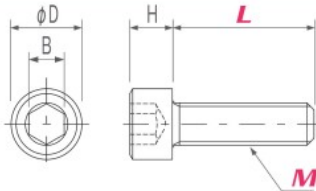

PEEK/CB

ポリエーテルエーテルケトン / 六角穴付ボルト
Polyether ether ketone / Hexagon socket head cap bolt

品番 Product number		PEEK/CB-M○-L○								
M	M3	M4	M5	M6	M8	M10	M12			
ピッチ / Pitch	0.5	0.7	0.8	1	1.25	1.5	1.75			
D × H	5.5×3	7×4	8.5×5	10×6	13×8	16×10	18×12			
B	2.5	3	4	5	6	8	10			
L	6	100	100	100	—	—	—			
	8	100	100	100	—	—	—			
	10	100	100	100	100	100	—			
	12	100	100	100	100	100	—			
	15	100	100	100	100	100	50			
	20	100	100	100	100	100	50	50		
	25	100	100	100	100	100	50	50		
	30	—	100	100	100	100	50	50		
	35	—	—	—	100	100	50	50		
	40	—	100	—	100	100	50	50		
50	50	—	—	—	—	—	—			
100	—	50	50	50	50	—	—			

販売単位 Quantity