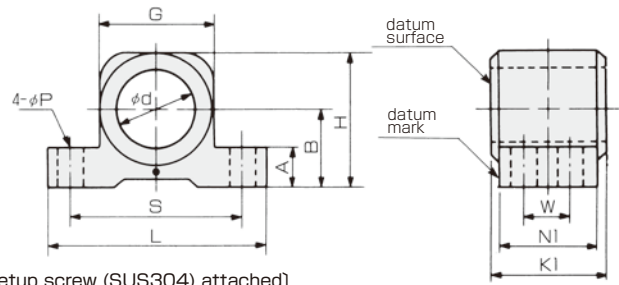

# Type URA (Force fit)

# Type URW (Force fit)

(setup screw (SUS304) attached)

※Two blocks are paired as one set for type URA in order to keep the center height accuracy(dimension B) at installation.

# Type BBW

Block for height adjustment

(setup screw (SUS304) attached)

BBW-10series BBW-20series

## 寸法表

Type	S	2-φP	L	G	N	Setup screw		Block to be applied	
BBA-10series	BBA-20series					BBA-10series	BBA-20series		
BBA-102	BBA-202	18	3.5	32	26	8	M3×20L	M3×30L	UPA·URA-203·204·205
BBA-103	BBA-203	20	3.5				M3×20L	M3×30L	UPA·URA-306·307
BBA-104	BBA-204	25	3.5	45	38	11	M3×25L	M3×35L	UPA·URA-408·409·410
BBA-105	BBA-205	30	4.5				M4×25L	M4×35L	UPA·URA-511·512·513·514
BBA-106	BBA-206	38	5.5	60	52	15	M5×30L	M5×40L	UPA·URA-615·616·617·618
BBA-107	BBA-207	42	5.5				M5×30L	M5×40L	UPA·URA-719·720·721·722