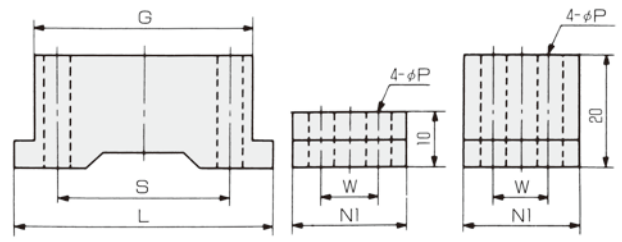

Type BBW

Block for height adjustment

(setup screw (SUS304) attached)

BBW-10series BBW-20series

寸法表

Type	S	2-φP	L	G	N	Setup screw		Block to be applied	
BBA-10series	BBA-20series					BBA-10series	BBA-20series		
BBA-102	BBA-202	18	3.5	32	26	8	M3×20L	M3×30L	UPA·URA-203·204·205
BBA-103	BBA-203	20	3.5				M3×20L	M3×30L	UPA·URA-306·307
BBA-104	BBA-204	25	3.5	45	38	11	M3×25L	M3×35L	UPA·URA-408·409·410
BBA-105	BBA-205	30	4.5				M4×25L	M4×35L	UPA·URA-511·512·513·514
BBA-106	BBA-206	38	5.5	60	52	15	M5×30L	M5×40L	UPA·URA-615·616·617·618
BBA-107	BBA-207	42	5.5				M5×30L	M5×40L	UPA·URA-719·720·721·722

寸法表

Type	S	W	4-φP	L	G	N1	Setup screw		Block to be applied
BBW-10series	BBW-20series						BBW-10series	BBW-20series	
BBW-102	BBW-202	18	6	32	26	15	M3×20L	M3×30L	UPW·URW-203·204·205
BBW-103	BBW-203	20	7				M3×20L	M3×30L	UPW·URW-306·307
BBW-104	BBW-204	25	8	45	38	21	M3×25L	M3×35L	UPW·URW-408·409·410
BBW-105	BBW-205	30	10				M4×25L	M4×35L	UPW·URW-511·512·513·514
BBW-106	BBW-206	38	12	60	52	29	M5×30L	M5×40L	UPW·URW-615·616·617·618
BBW-107	BBW-207	42	14				M5×30L	M5×40L	UPW·URW-719·720·721·722