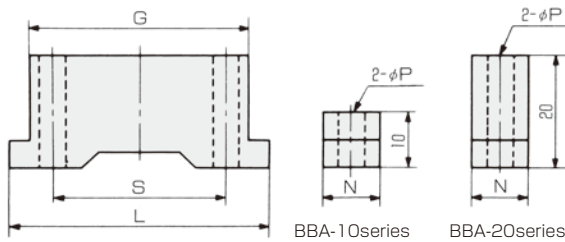

Type BBW

Block for height adjustment

(setup screw (SUS304) attached)

BBW-10series BBW-20series

寸法表

Type	S	2-φP	L	G	N	Setup screw		Block to be applied	
BBA-10series	BBA-20series					BBA-10series	BBA-20series		
BBA-102	BBA-202	18	3.5	32	26	8	M3×20L	M3×30L	UPA·URA-203·204·205
BBA-103	BBA-203	20	3.5				M3×20L	M3×30L	UPA·URA-306·307
BBA-104	BBA-204	25	3.5	45	38	11	M3×25L	M3×35L	UPA·URA-408·409·410
BBA-105	BBA-205	30	4.5				M4×25L	M4×35L	UPA·URA-511·512·513·514
BBA-106	BBA-206	38	5.5	60	52	15	M5×30L	M5×40L	UPA·URA-615·616·617·618
BBA-107	BBA-207	42	5.5				M5×30L	M5×40L	UPA·URA-719·720·721·722

寸法表

Type	S	W	4-φP	L	G	N1	Setup screw		Block to be applied
BBW-10series	BBW-20series						BBW-10series	BBW-20series	
BBW-102	BBW-202	18	6	32	26	15	M3×20L	M3×30L	UPW·URW-203·204·205
BBW-103	BBW-203	20	7				M3×20L	M3×30L	UPW·URW-306·307
BBW-104	BBW-204	25	8	45	38	21	M3×25L	M3×35L	UPW·URW-408·409·410
BBW-105	BBW-205	30	10				M4×25L	M4×35L	UPW·URW-511·512·513·514
BBW-106	BBW-206	38	12	60	52	29	M5×30L	M5×40L	UPW·URW-615·616·617·618
BBW-107	BBW-207	42	14				M5×30L	M5×40L	UPW·URW-719·720·721·722