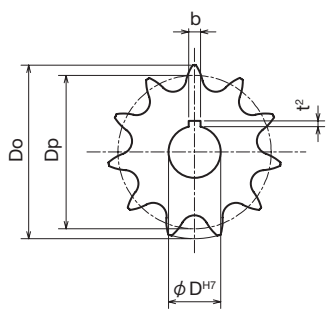

## ● Order No. Example

**FBK 60B 20 D25**

- Chain .....No.60
- Chain Pitch .....(P)19.05mm
- Roller Link Inner Width .....(W)12.70mm
- Roller Outside Diameter .....(Dr)11.91mm
- Tooth Width .....(T)11.7 mm