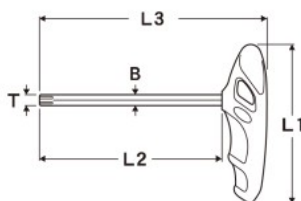

Item No.	T	L1	L2	Bφ	L3	Inner	D×W×H	g
XW-6	T6	35	35	2.5	70	50	161×111×71	75
XW-7	T7	35	35 (40)※	2.5	70 (75)※	50	161×111×71	75
XW-8	T8	35	35 (45)※	2.5	70 (80)※	50	161×111×71	75
XW-9	T9	35	35 (45)※	2.7	70 (80)※	50	161×111×71	75
XW-10	T10	45	45	3.3	89	50	161×111×71	140
XW-15	T15	45	45 (50)※	3.3	89 (94)※	50	161×111×71	140
XW-20	T20	45	45 (50)※	3.8	89 (94)※	50	161×111×71	160

※ The size will be changed to () from July 2022.

XT-*

INDIVIDUAL

SURFACE TREATMENT : EL/ARMOUR plated blade / PACKAGE : Paper hanging header

Durable acetate handle designed for strong grip enables high torque tightening while reducing the risk of slippage.

Item No.	T	L1	L2	B	L3	Inner	D×W×H	g
XT-15	T15	75	86	3	108	10	161×111×71	290
XT-20	T20	92	92 (87)※	4	119 (114)※	10	161×111×71	465
XT-25	T25	92	92	4	119	10	161×111×71	465
XT-27	T27	92	105 (100)※	5	132 (127)※	10	193×114×77	580
XT-30	T30	92	105	5	132	10	193×114×77	580
XT-40	T40	119	111	6	145	10	193×162×90	995
XT-45	T45	119	137 (132)※	8	171 (166)※	10	193×162×90	1,370
XT-50	T50	119	137	8	171	10	193×162×90	1,385