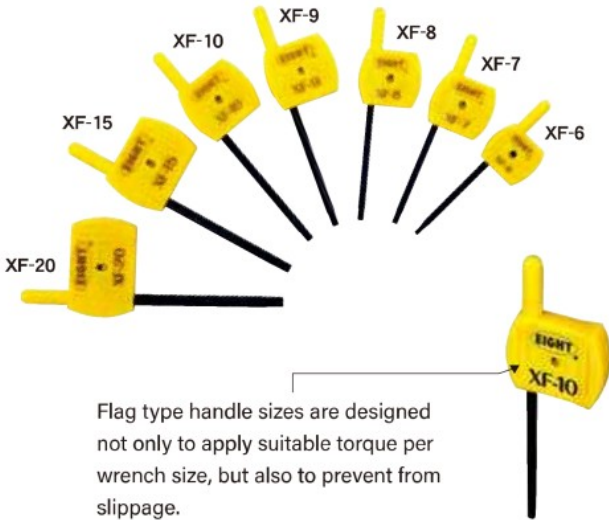

XF-*

INDIVIDUAL

SURFACE TREATMENT : Black parkerized finish blade / PACKAGE : Bulk pack

Flag type handle sizes are designed not only to apply suitable torque per wrench size, but also to prevent from slippage.

Item No.	T	L1	L2	Bφ	L3	Inner	D×W×H	g
XF-6	T6	18	33	2.3	62	50	158×106×40	190
XF-7	T7	21	35	2.3	68	50	158×106×40	230
XF-8	T8	21	38	2.3	71	50	158×106×40	235
XF-9	T9	24	41.5	2.8	77.5	50	158×106×40	310
XF-10	T10	24	44.5	2.8	80.5	50	158×106×40	315
XF-15	T15	29	46	3.3	84	50	182×97×55	570
XF-20	T20	33	49	3.9	87	50	182×97×55	615

※ Poly bag with header are also available.

XW-*

INDIVIDUAL

SURFACE TREATMENT : EL/ARMOUR plated blade / PACKAGE : Bulk pack

Tip portion for quick prefastening.
Symmetric rounded design for easy operation.
Bottom finger stop for pressing down.

※ The size will be changed to () from July 2022.

XT-*

INDIVIDUAL

SURFACE TREATMENT : EL/ARMOUR plated blade / PACKAGE : Paper hanging header

Durable acetate handle designed for strong grip enables high torque tightening while reducing the risk of slippage.