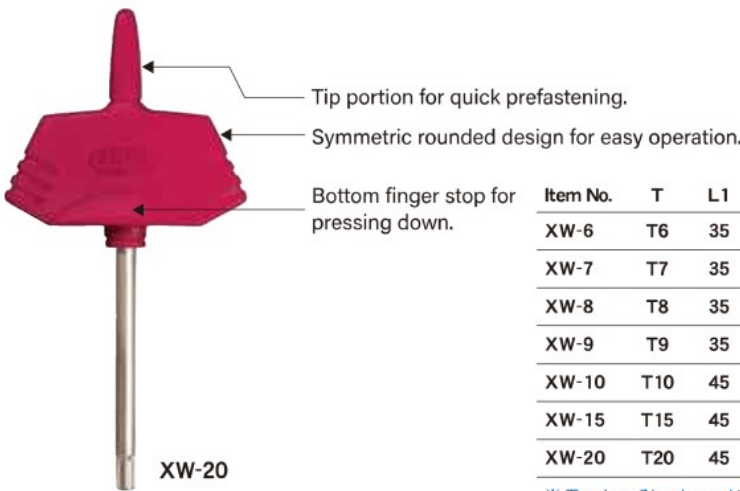

XW-*

INDIVIDUAL

SURFACE TREATMENT : EL/ARMOUR plated blade / PACKAGE : Bulk pack

Tip portion for quick prefastening.
Symmetric rounded design for easy operation.
Bottom finger stop for pressing down.

Item No.	T	L1	L2	Bφ	L3	Inner	D×W×H	g
XW-6	T6	35	35	2.5	70	50	161×111×71	75
XW-7	T7	35	35 (40)※	2.5	70 (75)※	50	161×111×71	75
XW-8	T8	35	35 (45)※	2.5	70 (80)※	50	161×111×71	75
XW-9	T9	35	35 (45)※	2.7	70 (80)※	50	161×111×71	75
XW-10	T10	45	45	3.3	89	50	161×111×71	140
XW-15	T15	45	45 (50)※	3.3	89 (94)※	50	161×111×71	140
XW-20	T20	45	45 (50)※	3.8	89 (94)※	50	161×111×71	160

※ The size will be changed to ( ) from July 2022.

XT-*

INDIVIDUAL

SURFACE TREATMENT : EL/ARMOUR plated blade / PACKAGE : Paper hanging header

Durable acetate handle designed for strong grip enables high torque tightening while reducing the risk of slippage.