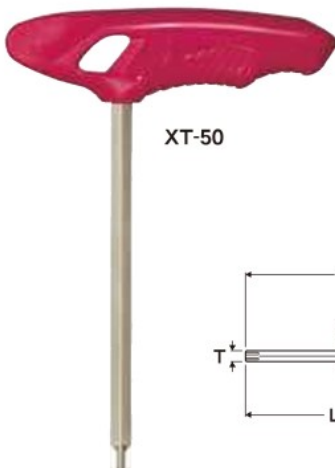

XF-*

INDIVIDUAL

SURFACE TREATMENT : Black parkerized finish blade / PACKAGE : Bulk pack

Flag type handle sizes are designed not only to apply suitable torque per wrench size, but also to prevent from slippage.

Item No.	T	L1	L2	Bφ	L3	Inner	D×W×H	g
XW-6	T6	35	35	2.5	70	50	161×111×71	75
XW-7	T7	35	35 (40)※	2.5	70 (75)※	50	161×111×71	75
XW-8	T8	35	35 (45)※	2.5	70 (80)※	50	161×111×71	75
XW-9	T9	35	35 (45)※	2.7	70 (80)※	50	161×111×71	75
XW-10	T10	45	45	3.3	89	50	161×111×71	140
XW-15	T15	45	45 (50)※	3.3	89 (94)※	50	161×111×71	140
XW-20	T20	45	45 (50)※	3.8	89 (94)※	50	161×111×71	160

※ The size will be changed to () from July 2022.

XT-*

INDIVIDUAL

SURFACE TREATMENT : EL/ARMOUR plated blade / PACKAGE : Paper hanging header

Durable acetate handle designed for strong grip enables high torque tightening while reducing the risk of slippage.

Item No.	T	L1	L2	B	L3	Inner	D×W×H	g
XT-15	T15	75	86	3	108	10	161×111×71	290
XT-20	T20	92	92 (87)※	4	119 (114)※	10	161×111×71	465
XT-25	T25	92	92	4	119	10	161×111×71	465
XT-27	T27	92	105 (100)※	5	132 (127)※	10	193×114×77	580
XT-30	T30	92	105	5	132	10	193×114×77	580
XT-40	T40	119	111	6	145	10	193×162×90	995
XT-45	T45	119	137 (132)※	8	171 (166)※	10	193×162×90	1,370
XT-50	T50	119	137	8	171	10	193×162×90	1,385