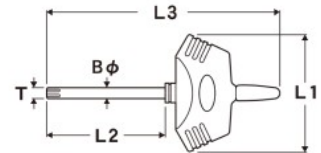

※ Poly bag with header are also available.

XW-*

INDIVIDUAL

SURFACE TREATMENT : EL/ARMOUR plated blade / PACKAGE : Bulk pack

Tip portion for quick prefastening.
Symmetric rounded design for easy operation.
Bottom finger stop for pressing down.

Item No.	T	L1	L2	Bφ	L3	Inner	D×W×H	g
XW-6	T6	35	35	2.5	70	50	161×111×71	75
XW-7	T7	35	35 (40)※	2.5	70 (75)※	50	161×111×71	75
XW-8	T8	35	35 (45)※	2.5	70 (80)※	50	161×111×71	75
XW-9	T9	35	35 (45)※	2.7	70 (80)※	50	161×111×71	75
XW-10	T10	45	45	3.3	89	50	161×111×71	140
XW-15	T15	45	45 (50)※	3.3	89 (94)※	50	161×111×71	140
XW-20	T20	45	45 (50)※	3.8	89 (94)※	50	161×111×71	160

Item No.	T	L1	L2	B	L3	Inner	D×W×H	g
XT-15	T15	75	86	3	108	10	161×111×71	290
XT-20	T20	92	92 (87)※	4	119 (114)※	10	161×111×71	465
XT-25	T25	92	92	4	119	10	161×111×71	465
XT-27	T27	92	105 (100)※	5	132 (127)※	10	193×114×77	580
XT-30	T30	92	105	5	132	10	193×114×77	580
XT-40	T40	119	111	6	145	10	193×162×90	995
XT-45	T45	119	137 (132)※	8	171 (166)※	10	193×162×90	1,370
XT-50	T50	119	137	8	171	10	193×162×90	1,385