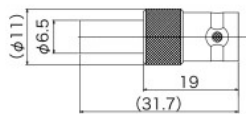

▶ Straight Cable Jack

Clamp Type

Part Number	Applicable Cable	φ A	(L)	Finish	
				Outer Conductor	Center Conductor
BNC-J-3-CF	3D-2V	6.4	28.5	Ag	Ag
	3C-2V				
BNC-J-3-Ni-CF	3D-2V	6.4	28.5	Ni	Ag
	3C-2V				
BNC-J-58U-CF	RG-55/U	5.4	28.6	Ag	Ag
	RG-58A/U				
	RG-58/U				
BNC-J-58U-Ni-CF	RG-55/U	5.4	28.6	Ni	Ag
	RG-58A/U				
	RG-58/U				

Part Number	Applicable Cable	Finish	
		Outer Conductor	Center Conductor
BNC-SJ-58U-CR1-DA1	RG-58U	Ni	Au
	RG-58A/U		
	RG-55/U		

© Please acknowledge that the specification etc. of this catalog might change by the improvement etc. without notice.
 Moreover, the characteristic and the specification of the published product are the reference values.
 Please confirm the content with the latest delivery specifications when you use the product.