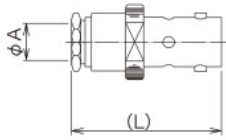

▶ Straight Cable Jack

Clamp Type

Part Number	Applicable Cable	φ A	(L)	Finish	
				Outer Conductor	Center Conductor
BNC-J-3-CF	3D-2V	6.4	28.5	Ag	Ag
	3C-2V				
BNC-J-3-Ni-CF	3D-2V	6.4	28.5	Ni	Ag
	3C-2V				
BNC-J-58U-CF	RG-55/U	5.4	28.6	Ag	Ag
	RG-58A/U				
	RG-58/U				
BNC-J-58U-Ni-CF	RG-55/U	5.4	28.6	Ni	Ag
	RG-58A/U				
	RG-58/U				

Part Number	Applicable Cable	Finish	
		Outer Conductor	Center Conductor
BNC-SJ-58U-CR1-DA1	RG-58U	Ni	Au
	RG-58A/U		
	RG-55/U		

© Please acknowledge that the specification etc. of this catalog might change by the improvement etc. without notice.
 Moreover, the characteristic and the specification of the published product are the reference values.
 Please confirm the content with the latest delivery specifications when you use the product.