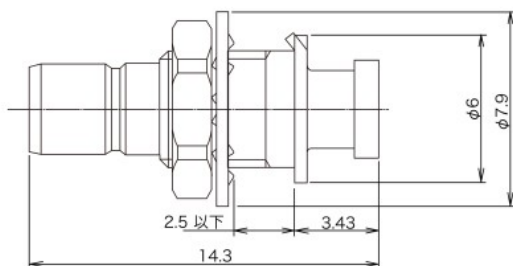

## Crimp Type

Part Number	Applicable Cable	Finish		Assembly Instruction	Crimp Tool
		Outer Conductor	Center Conductor		
27DP-BJ-1.5DW-CR1-CF	1.5D-QEW	Ni	Au		CR-H-1156A

Panel Mounting Dimensions

## Semi-Flexible Cable Type

Part Number	Applicable Cable	Finish		Assembly Instruction
		Outer Conductor	Center Conductor	
27DP-BJ-FCCA1-SO-CF	FCCA1G1	Ni	Au	

Panel Mounting Dimensions