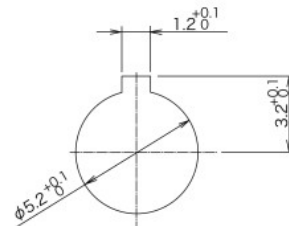

Panel Mounting Dimensions

Semi-Flexible Cable Type

Part Number	Applicable Cable	Finish		Assembly Instruction
		Outer Conductor	Center Conductor	
27DP-BJ-FCCA1-SO-CF	FCCA1G1	Ni	Au