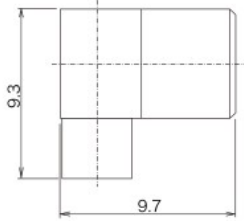

## Semi-Flexible Cable Type

Part Number	Applicable Cable	Finish		Assembly Instruction
		Outer Conductor	Center Conductor	
27DP-LP-FCCA1-SO-1-CF	FCCA1G1	Ni	Au	