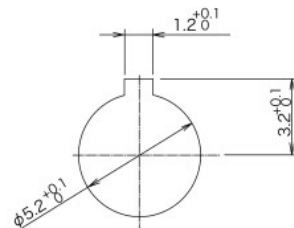

## Crimp Type

Part Number	Applicable Cable	Finish		Assembly Instruction	Crimp Tool
		Outer Conductor	Center Conductor		
27DP-BJ-1.5DW-CR1-CF	1.5D-QEW	Ni	Au		CR-H-1156A

Panel Mounting Dimensions

## Semi-Flexible Cable Type

Part Number	Applicable Cable	Finish		Assembly Instruction
		Outer Conductor	Center Conductor	
27DP-BJ-FCCA1-SO-CF	FCCA1G1	Ni	Au	

Panel Mounting Dimensions