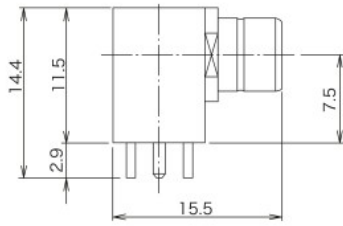

▶ Right Angle Receptacle Jack

Part Number	Finish	
	Outer Conductor	Center Conductor
27CP-LR-PC-CF	Ni	Au

Panel Mounting Dimensions

▶ Receptacle Jack

Part Number	Finish	
	Outer Conductor	Center Conductor
27CP-R-PC-CF	Ni	Au

Panel Mounting Dimensions

© Please acknowledge that the specification etc. of this catalog might change by the improvement etc. without notice. Moreover, the characteristic and the specification of the published product are the reference values. Please confirm the content with the latest delivery specifications when you use the product.