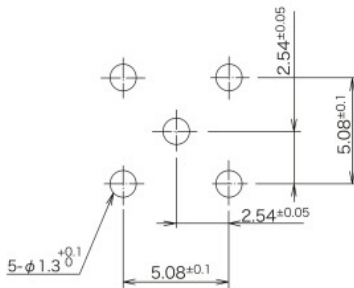

▶ Right Angle Receptacle Jack

Part Number	Finish	
	Outer Conductor	Center Conductor
27CP-LR-PC-CF	Ni	Au

Panel Mounting Dimensions

▶ Receptacle Jack

Part Number	Finish	
	Outer Conductor	Center Conductor
27CP-R-PC-CF	Ni	Au

Panel Mounting Dimensions

© Please acknowledge that the specification etc. of this catalog might change by the improvement etc. without notice. Moreover, the characteristic and the specification of the published product are the reference values. Please confirm the content with the latest delivery specifications when you use the product.