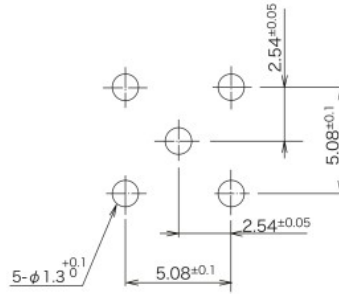

▶ Right Angle Receptacle Jack

Part Number	Finish	
	Outer Conductor	Center Conductor
27CP-LR-PC-CF	Ni	Au

Panel Mounting Dimensions

▶ Receptacle Jack

Part Number	Finish	
	Outer Conductor	Center Conductor
27CP-R-PC-CF	Ni	Au

Panel Mounting Dimensions

© Please acknowledge that the specification etc. of this catalog might change by the improvement etc. without notice. Moreover, the characteristic and the specification of the published product are the reference values. Please confirm the content with the latest delivery specifications when you use the product.