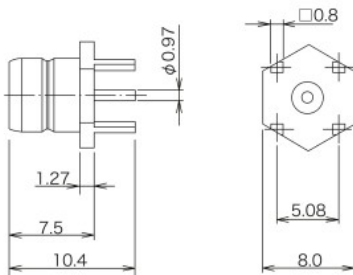

▶ Right Angle Receptacle Jack

Part Number	Finish	
	Outer Conductor	Center Conductor
27CP-LR-PC-CF	Ni	Au

Panel Mounting Dimensions

▶ Receptacle Jack

Part Number	Finish	
	Outer Conductor	Center Conductor
27CP-R-PC-CF	Ni	Au

Panel Mounting Dimensions

© Please acknowledge that the specification etc. of this catalog might change by the improvement etc. without notice. Moreover, the characteristic and the specification of the published product are the reference values. Please confirm the content with the latest delivery specifications when you use the product.