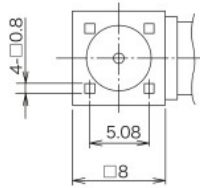

▶ Right Angle Receptacle Jack

Part Number	Finish	
	Outer Conductor	Center Conductor
27CP-LR-PC-CF	Ni	Au

Panel Mounting Dimensions

▶ Receptacle Jack

Part Number	Finish	
	Outer Conductor	Center Conductor
27CP-R-PC-CF	Ni	Au

Panel Mounting Dimensions

© Please acknowledge that the specification etc. of this catalog might change by the improvement etc. without notice. Moreover, the characteristic and the specification of the published product are the reference values. Please confirm the content with the latest delivery specifications when you use the product.