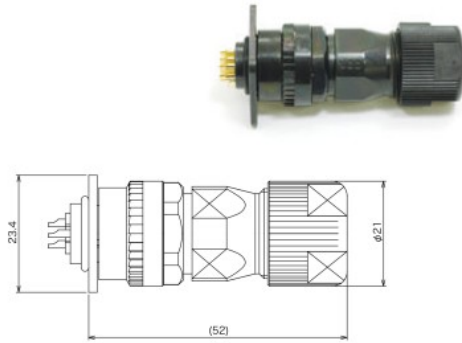

▶ Mated Dimensions

Receptacle + Straight Plug

Receptacle + Right Angle Plug

▶ Dust Cap for Receptacle & Cable Receptacle

P/N
CM10-R-DC

Material : Plastic  
Color : Red

▶ Supporting Cover

Straight Plug

P/N
CM10-SP-CV

Right Angle Plug

P/N
CM10-AP-D-CV

© Specifications and/or dimensions in this catalog are subject to change without notice.  
Your checking the latest specifications with our drawings would be highly appreciated.