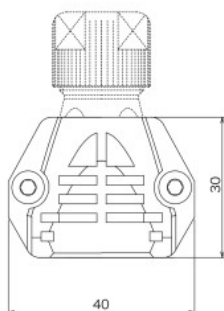

▶ Mated Dimensions

Receptacle + Straight Plug

Receptacle + Right Angle Plug

▶ Dust Cap for Receptacle & Cable Receptacle

P/N
CM10-R-DC

Material : Plastic  
Color : Red

▶ Supporting Cover

Straight Plug

P/N
CM10-SP-CV

Right Angle Plug

P/N
CM10-AP-D-CV

© Specifications and/or dimensions in this catalog are subject to change without notice.  
Your checking the latest specifications with our drawings would be highly appreciated.