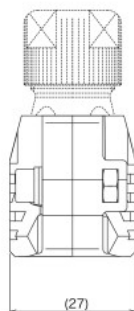

▶ Mated Dimensions

Receptacle + Straight Plug

Receptacle + Right Angle Plug

▶ Dust Cap for Receptacle & Cable Receptacle

P/N
CM10-R-DC

Material : Plastic  
Color : Red

▶ Supporting Cover

Straight Plug

P/N
CM10-SP-CV

Right Angle Plug

P/N
CM10-AP-D-CV

© Specifications and/or dimensions in this catalog are subject to change without notice.  
Your checking the latest specifications with our drawings would be highly appreciated.