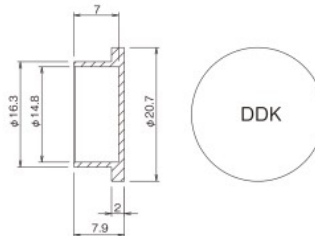

▶ Mated Dimensions

Receptacle + Straight Plug

Receptacle + Right Angle Plug

▶ Dust Cap for Receptacle & Cable Receptacle

P/N
CM10-R-DC

Material : Plastic  
Color : Red

▶ Supporting Cover

Straight Plug

P/N
CM10-SP-CV

Right Angle Plug

P/N
CM10-AP-D-CV

© Specifications and/or dimensions in this catalog are subject to change without notice.  
Your checking the latest specifications with our drawings would be highly appreciated.