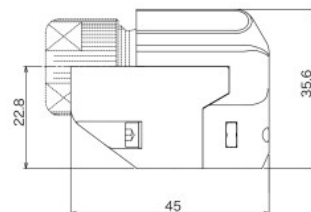

▶ Mated Dimensions

Receptacle + Straight Plug

Receptacle + Right Angle Plug

▶ Dust Cap for Receptacle & Cable Receptacle

P/N
CM10-R-DC

Material : Plastic  
Color : Red

▶ Supporting Cover

Straight Plug

P/N
CM10-SP-CV

Right Angle Plug

P/N
CM10-AP-D-CV

© Specifications and/or dimensions in this catalog are subject to change without notice.  
Your checking the latest specifications with our drawings would be highly appreciated.