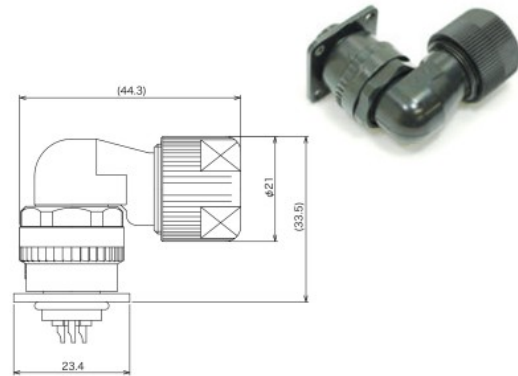

▶ Mated Dimensions

Receptacle + Straight Plug

Receptacle + Right Angle Plug

▶ Dust Cap for Receptacle & Cable Receptacle

P/N
CM10-R-DC

Material : Plastic  
Color : Red

▶ Supporting Cover

Straight Plug

P/N
CM10-SP-CV

Right Angle Plug

P/N
CM10-AP-D-CV

© Specifications and/or dimensions in this catalog are subject to change without notice.  
Your checking the latest specifications with our drawings would be highly appreciated.